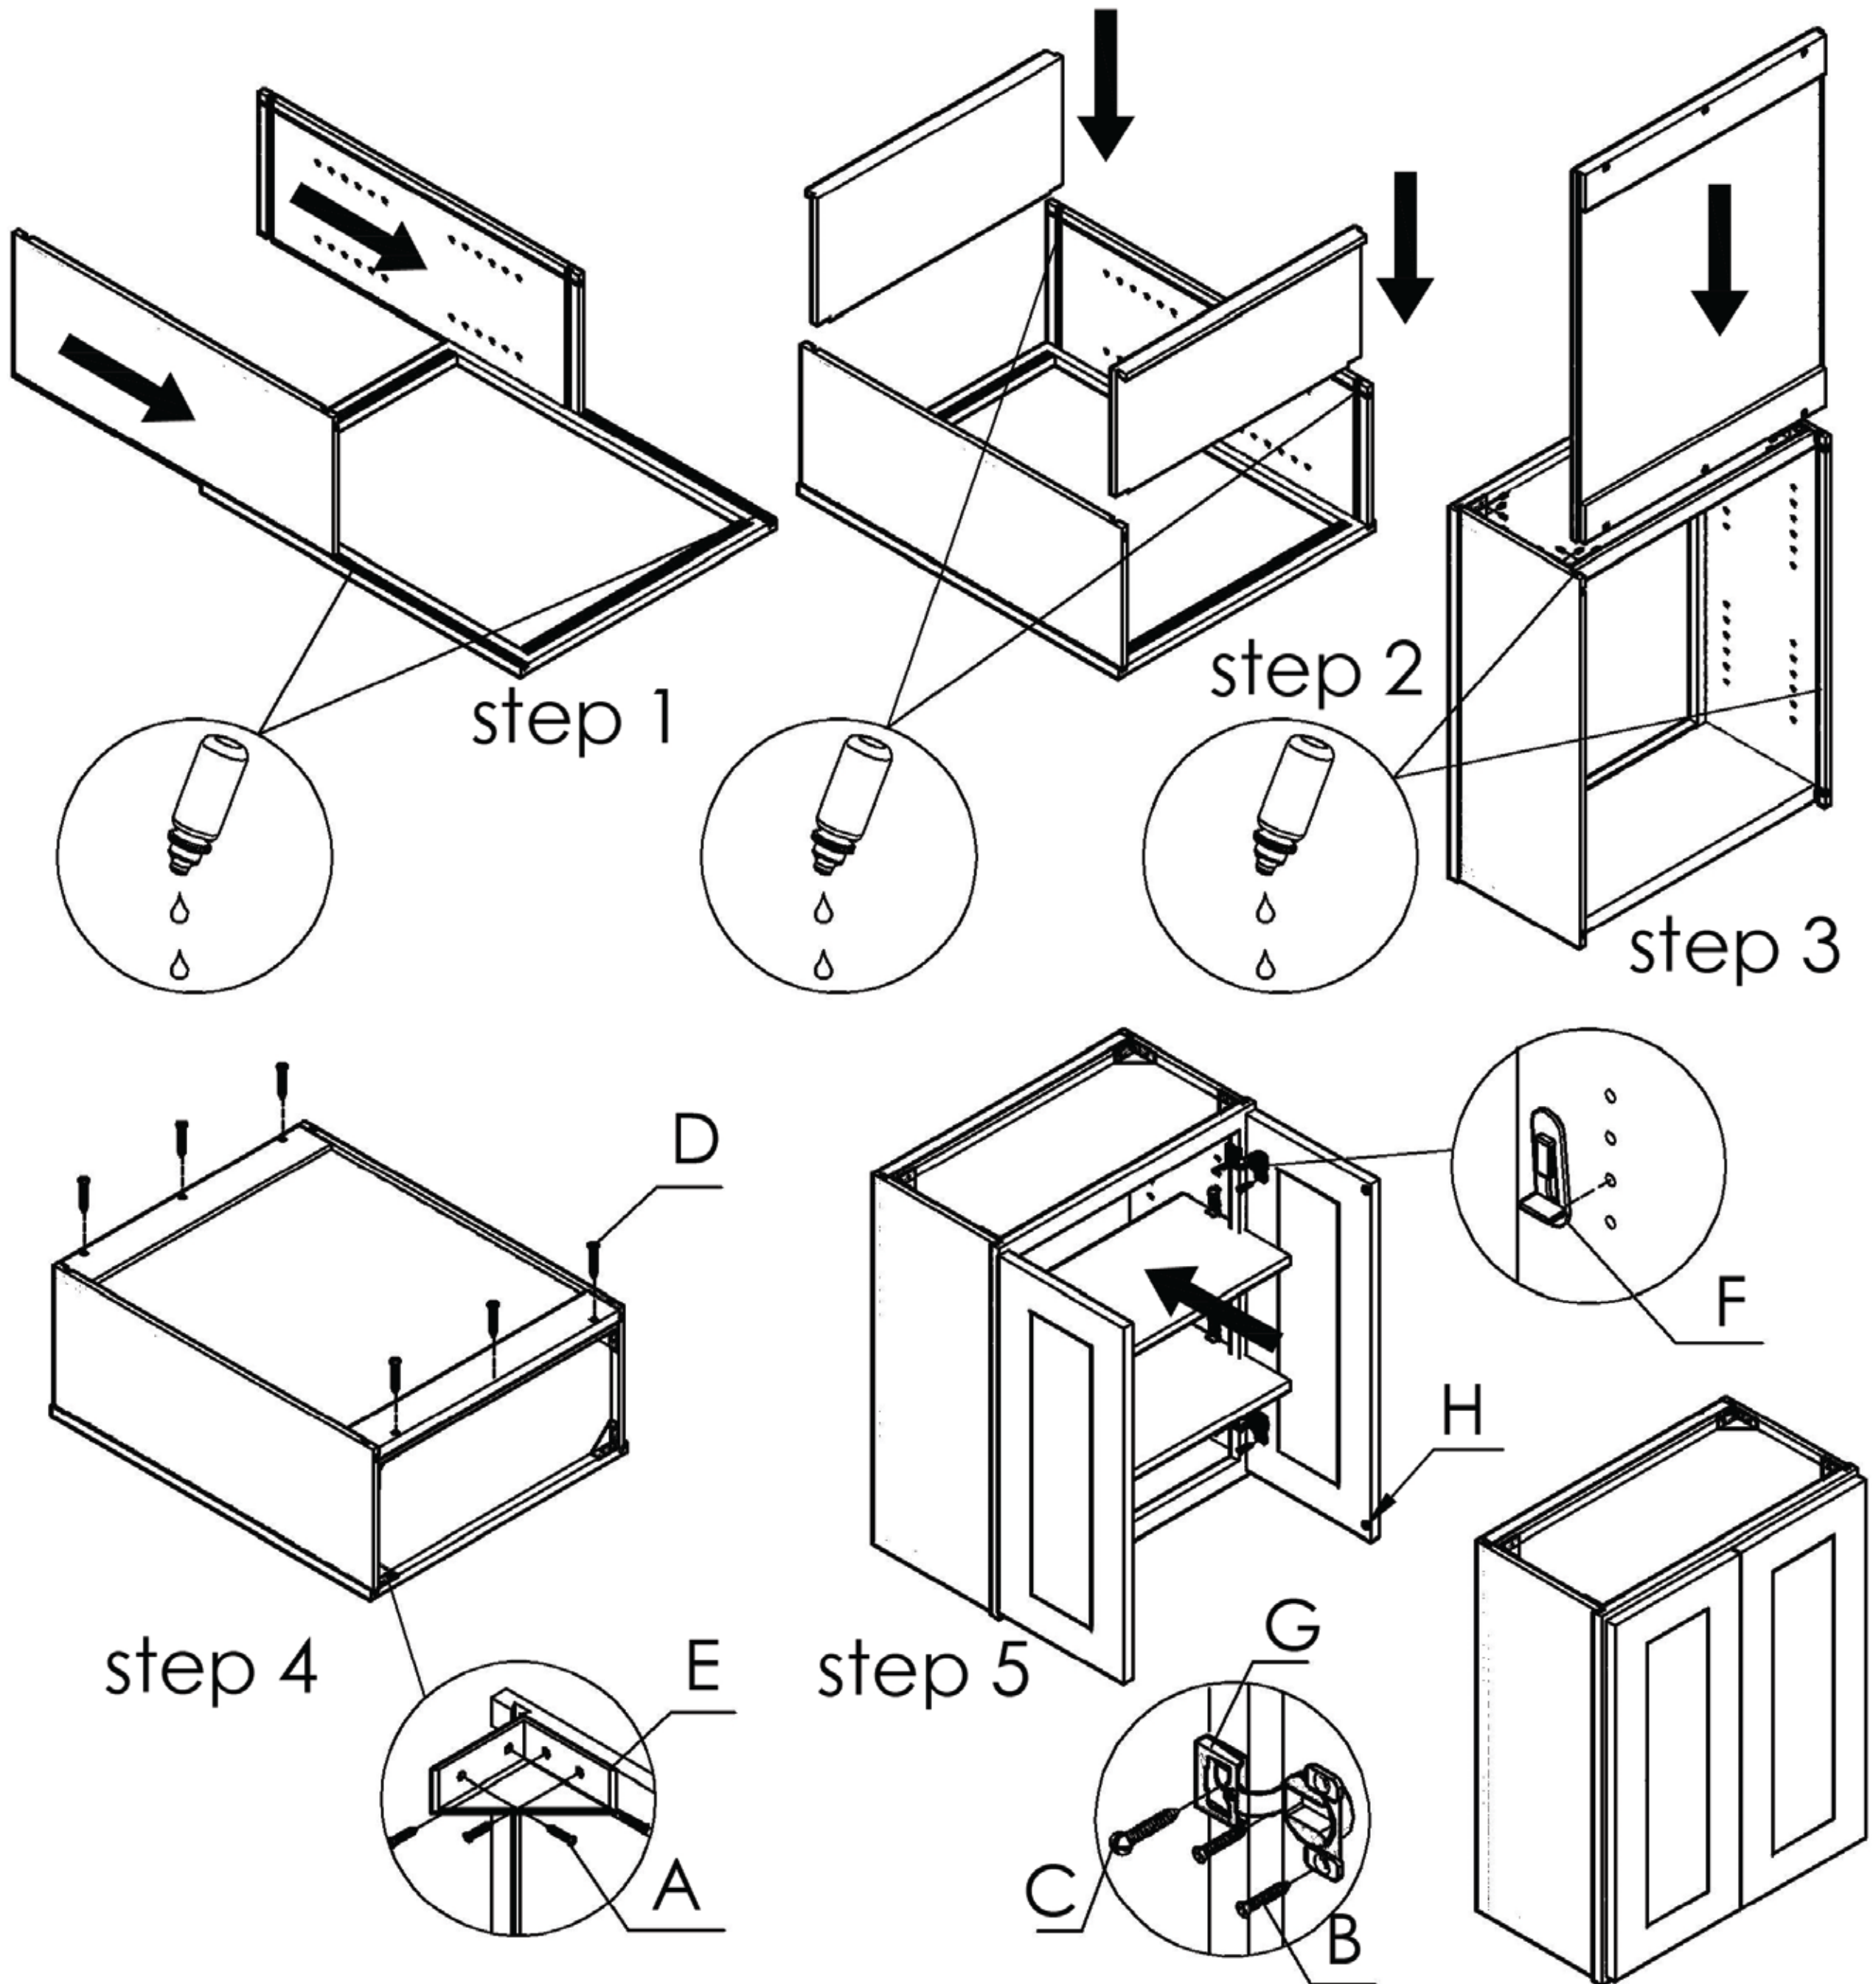

Part List

W3330 WM3330GDFI WOF3330GDFI

Unit: inch

No	Picture	Specification	Qty
A		Screw $\text{Ø}3 \times 1/2$ "	32
B		Screw $\text{Ø}3 \times 5/8$ "	8
C		Screw $\text{Ø}4 \times 5/8$ "	4
D		Screw $\text{Ø}4 \times 1 \frac{3}{16}$ "	6
E		Corner Bracket	8
F		Shelf Clip	8
G		Hinges	4
H		Bumper	4

<p>1</p>  <p>Left Door</p>	<p>2</p>  <p>Right Door</p>	<p>3</p>  <p>Face Frame</p>
<p>4</p>  <p>Left Side Panel</p>	<p>5</p>  <p>Right Side Panel</p>	<p>6</p>  <p>Top Panel</p>
<p>7</p>  <p>Bottom Panel</p>	<p>8</p>  <p>Back Panel</p>	<p>9</p>  <p>Shelf</p>
 <p>A B C D</p>		

Assembly instructions

No	Picture	Specification	Qty	No	Picture	Specification	Qty
A		Screw $\varnothing 3 \times 1/2$ "	32	E		Corner Bracket	8
B		Screw $\varnothing 3 \times 5/8$ "	8	F		Shelf Clip	8
C		Screw $\varnothing 4 \times 5/8$ "	4	G		Hinges	4
D		Screw $\varnothing 4 \times 1 \frac{3}{16}$ "	6	H		Bumper	4