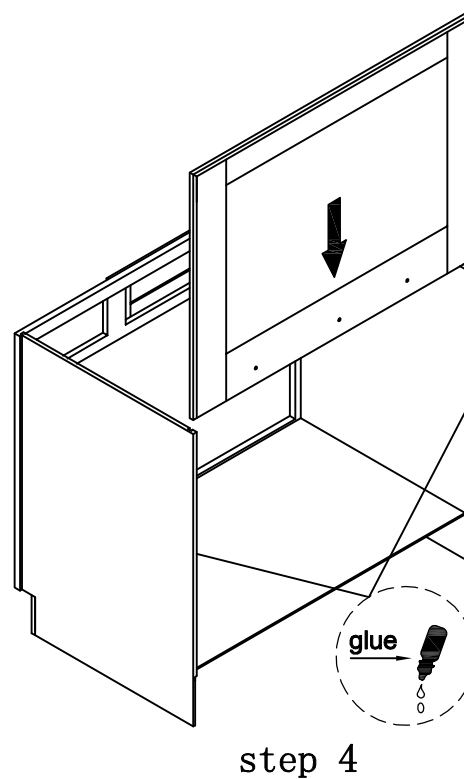

Assembly instructions

NO.	PICTURE	SIZE	QTY	NO.	PICTURE	SIZE	QTY
A		Screws $\text{Ø}3 \times 1/2''$	56	F		Corner Brackets	4
B		Screws $\text{Ø}4 \times 1''$	3	G		Metal Clip	12
C		L Bracket	4	H		Hinges	4
D		Drawer Glides	4	I		Screws $\text{Ø}4 \times 3/4''$	4
E		Glide Connector	4	J		Screws $\text{Ø}4 \times 5/8''$	8