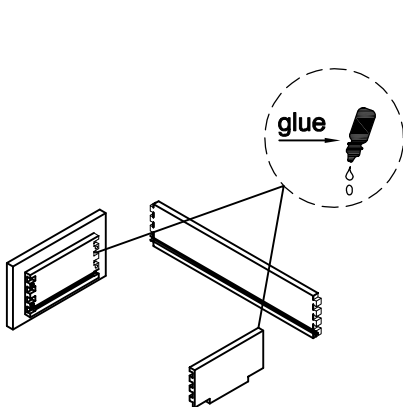

step 5

step 7