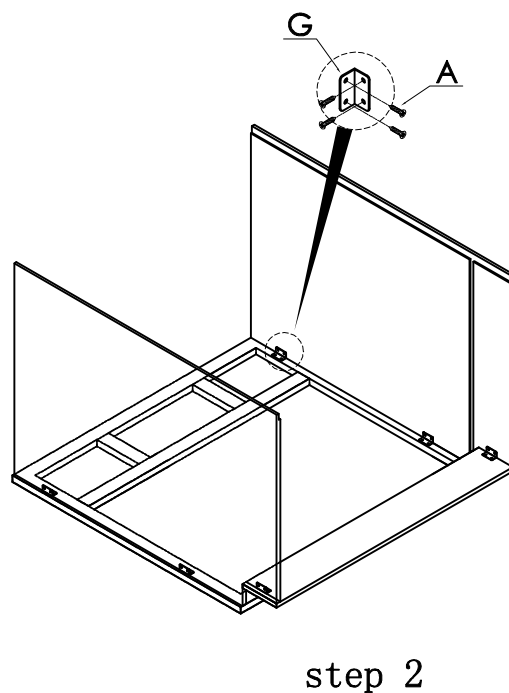

Assembly instructions

NO.	PICTURE	SIZE	QTY	NO.	PICTURE	SIZE	QTY
A		Screws $\text{Ø}3 \times 1/2''$	56	F		Corner Brackets	4
B		Screws $\text{Ø}4 \times 1''$	3	G		Metal Clip	12
C		L Bracket	4	H		Hinges	4
D		Drawer Glides	4	I		Screws $\text{Ø}4 \times 3/4''$	4
E		Glide Connector	4	J		Screws $\text{Ø}4 \times 5/8''$	8