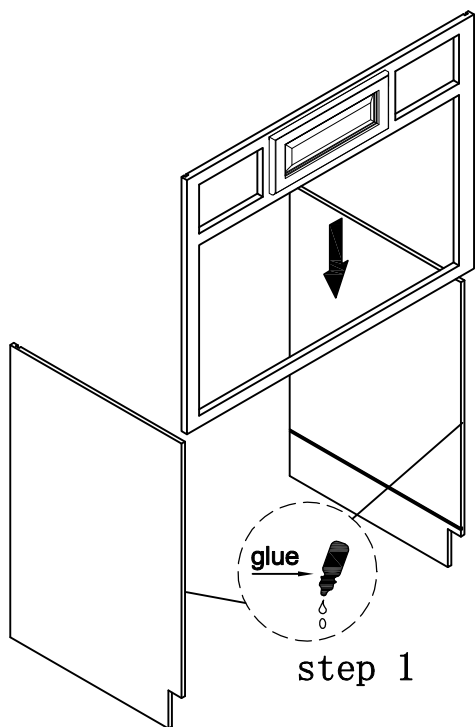

PART LIST

NO.	Picture	Specification	Qty
A		Screws $\text{Ø}3 \times 1/2$ "	56
B		Screws $\text{Ø}4 \times 1$ "	3
C		L Bracket	4
D		Drawer Glides	4
E		Glide Connector	4
F		Corner Brackets	4
G		Metal Clip	12
H		Hinges	4
I		Screws $\text{Ø}4 \times 3/4$ "	4
J		Screws $\text{Ø}4 \times 5/8$ "	8

VB3621

Unit: inch

<p>1</p>  <p>Door</p>	<p>2</p>  <p>Face frame</p>	<p>3</p>  <p>Drawer face</p>	<p>4</p>  <p>Drawer back</p>	<p>5</p>  <p>Drawer Side</p>
<p>6</p>  <p>Drawer bottom</p>	<p>7</p>  <p>Back board</p>	<p>8</p>  <p>Left Side Panel</p>	<p>9</p>  <p>Right Side Panel</p>	<p>10</p>  <p>Bottom</p>
<p>15</p>  <p>Face TK</p>				

Assembly instructions

NO.	PICTURE	SIZE	QTY	NO.	PICTURE	SIZE	QTY
A		Screws $\text{Ø}3 \times 1/2''$	56	F		Corner Brackets	4
B		Screws $\text{Ø}4 \times 1''$	3	G		Metal Clip	12
C		L Bracket	4	H		Hinges	4
D		Drawer Glides	4	I		Screws $\text{Ø}4 \times 3/4''$	4
E		Glide Connector	4	J		Screws $\text{Ø}4 \times 5/8''$	8