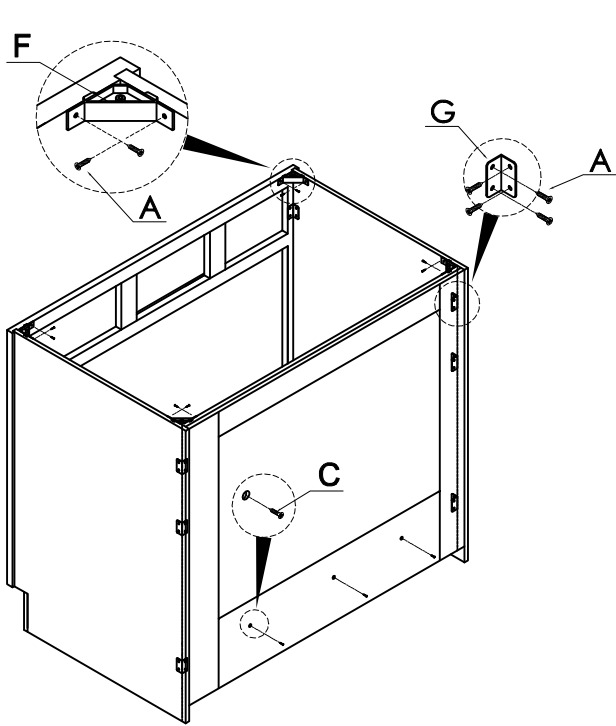

PART LIST

NO.	Picture	Specification	Qty
A		Screws $\text{Ø}3 \times 1/2$ "	56
B		Screws $\text{Ø}4 \times 1$ "	3
C		L Bracket	4
D		Drawer Glides	4
E		Glide Connector	4
F		Corner Brackets	4
G		Metal Clip	12
H		Hinges	4
I		Screws $\text{Ø}4 \times 3/4$ "	4
J		Screws $\text{Ø}4 \times 5/8$ "	8

VB3621

Unit: inch

<p>1</p>  <p>Door</p>	<p>2</p>  <p>Face frame</p>	<p>3</p>  <p>Drawer face</p>	<p>4</p>  <p>Drawer back</p>	<p>5</p>  <p>Drawer Side</p>
<p>6</p>  <p>Drawer bottom</p>	<p>7</p>  <p>Back board</p>	<p>8</p>  <p>Left Side Panel</p>	<p>9</p>  <p>Right Side Panel</p>	<p>10</p>  <p>Bottom</p>
<p>15</p>  <p>Face TK</p>				

Assembly instructions

NO.	PICTURE	SIZE	QTY	NO.	PICTURE	SIZE	QTY
A		Screws $\text{Ø}3 \times 1/2''$	56	F		Corner Brackets	4
B		Screws $\text{Ø}4 \times 1''$	3	G		Metal Clip	12
C		L Bracket	4	H		Hinges	4
D		Drawer Glides	4	I		Screws $\text{Ø}4 \times 3/4''$	4
E		Glide Connector	4	J		Screws $\text{Ø}4 \times 5/8''$	8