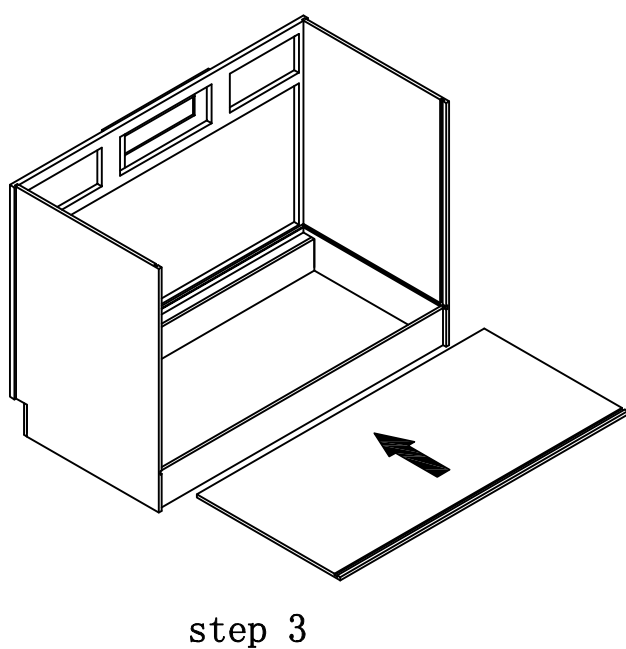

Assembly instructions

NO.	PICTURE	SIZE	QTY	NO.	PICTURE	SIZE	QTY
A		Screws $\text{Ø}3 \times 1/2''$	56	F		Corner Brackets	4
B		Screws $\text{Ø}4 \times 1''$	3	G		Metal Clip	12
C		L Bracket	4	H		Hinges	4
D		Drawer Glides	4	I		Screws $\text{Ø}4 \times 3/4''$	4
E		Glide Connector	4	J		Screws $\text{Ø}4 \times 5/8''$	8