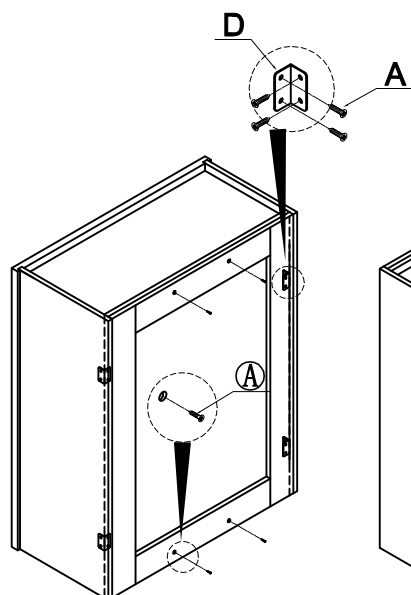

Assembly instructions

NO.	PICTURE	SIZE	QTY	NO.	PICTURE	SIZE	QTY
A		Screws $\text{Ø}3 \times 1/2''$	32	E		Hinges	4
B		Screws $\text{Ø}4 \times 1''$	4	F		Screws $\text{Ø}4 \times 3/4''$	4
C		Shelf Clip	8	G		Screws $\text{Ø}4 \times 5/8''$	8
D		Metal Clip	8				

step 2

step 4