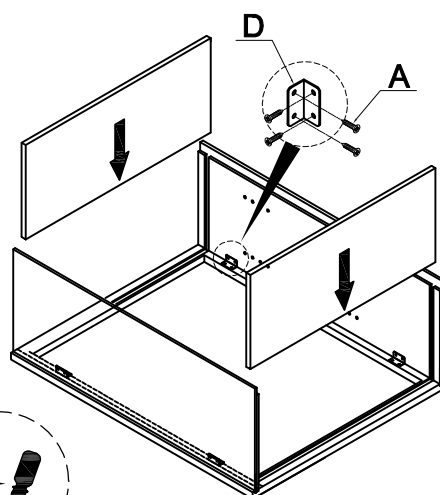

Assembly instructions

NO.	PICTURE	SIZE	QTY	NO.	PICTURE	SIZE	QTY
A		Screws $\text{Ø}3 \times 1/2''$	32	E		Hinges	4
B		Screws $\text{Ø}4 \times 1''$	4	F		Screws $\text{Ø}4 \times 3/4''$	4
C		Shelf Clip	8	G		Screws $\text{Ø}4 \times 5/8''$	8
D		Metal Clip	8				

step 2

step 4