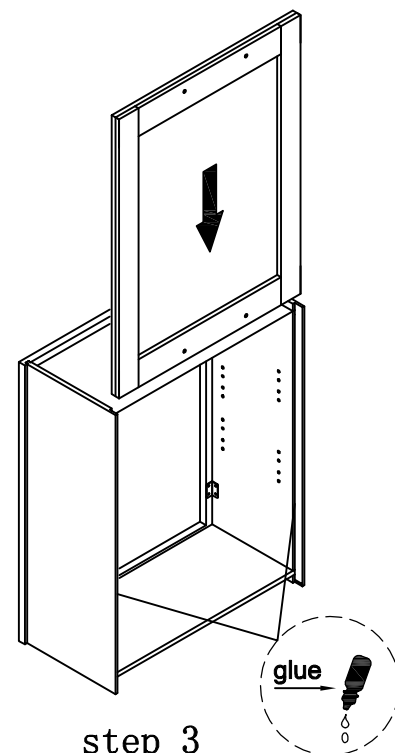

Assembly instructions

NO.	PICTURE	SIZE	QTY	NO.	PICTURE	SIZE	QTY
A		Screws $\text{Ø}3 \times 1/2''$	32	E		Hinges	4
B		Screws $\text{Ø}4 \times 1''$	4	F		Screws $\text{Ø}4 \times 3/4''$	4
C		Shelf Clip	8	G		Screws $\text{Ø}4 \times 5/8''$	8
D		Metal Clip	8				

step 2

step 3

step 4