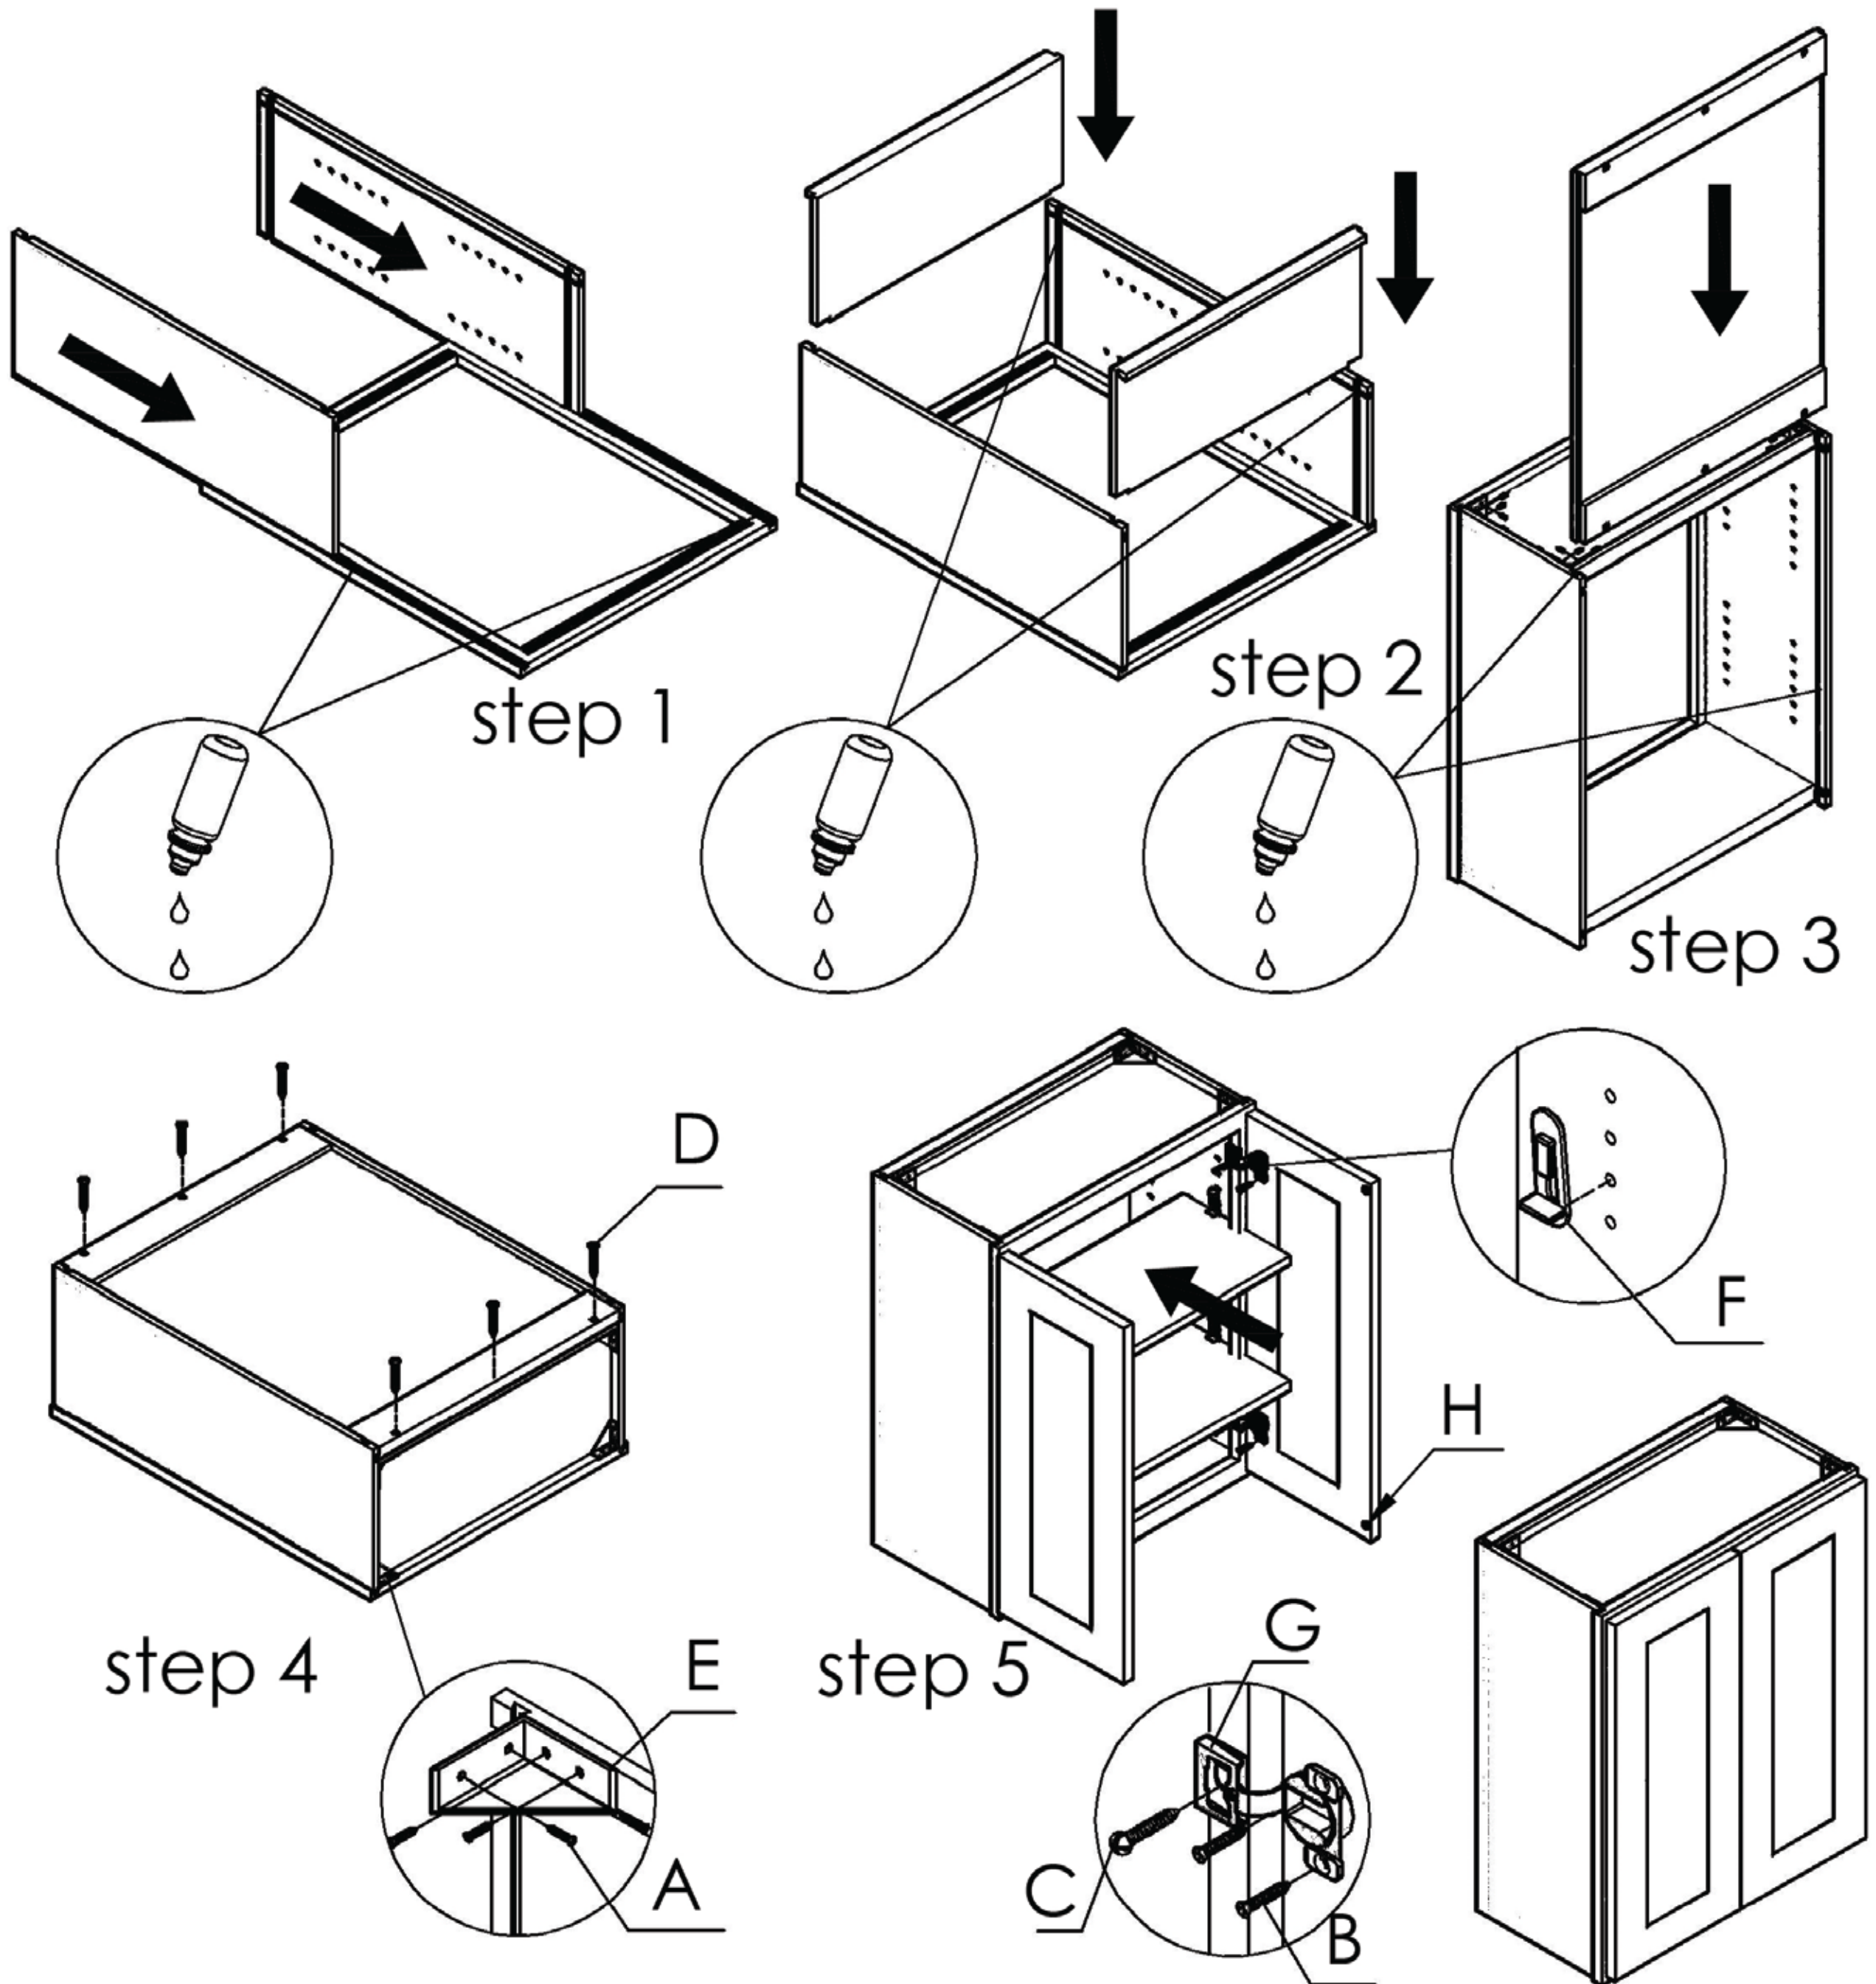

Part List

W2436 WM2436GDFI WOF2436GDFI

Unit: inch

No	Picture	Specification	Qty
A		Screw $\varnothing 3 \times 1/2$ "	32
B		Screw $\varnothing 3 \times 5/8$ "	8
C		Screw $\varnothing 4 \times 5/8$ "	4
D		Screw $\varnothing 4 \times 1 \frac{3}{16}$ "	6
E		Corner Bracket	8
F		Shelf Clip	8
G		Hinges	4
H		Bumper	4

<p>1</p>  <p>Left Door</p>	<p>2</p>  <p>Right Door</p>	<p>3</p>  <p>Face Frame</p>
<p>4</p>  <p>Left Side Panel</p>	<p>5</p>  <p>Right Side Panel</p>	<p>6</p>  <p>Top Panel</p>
<p>7</p>  <p>Bottom Panel</p>	<p>8</p>  <p>Back Panel</p>	<p>9</p>  <p>Shelf</p>
 <p>A B C D</p>		

Assembly instructions

No	Picture	Specification	Qty	No	Picture	Specification	Qty
A		Screw $\varnothing 3 \times 1/2$ "	32	E		Corner Bracket	8
B		Screw $\varnothing 3 \times 5/8$ "	8	F		Shelf Clip	8
C		Screw $\varnothing 4 \times 5/8$ "	4	G		Hinges	4
D		Screw $\varnothing 4 \times 1 \frac{3}{16}$ "	6	H		Bumper	4