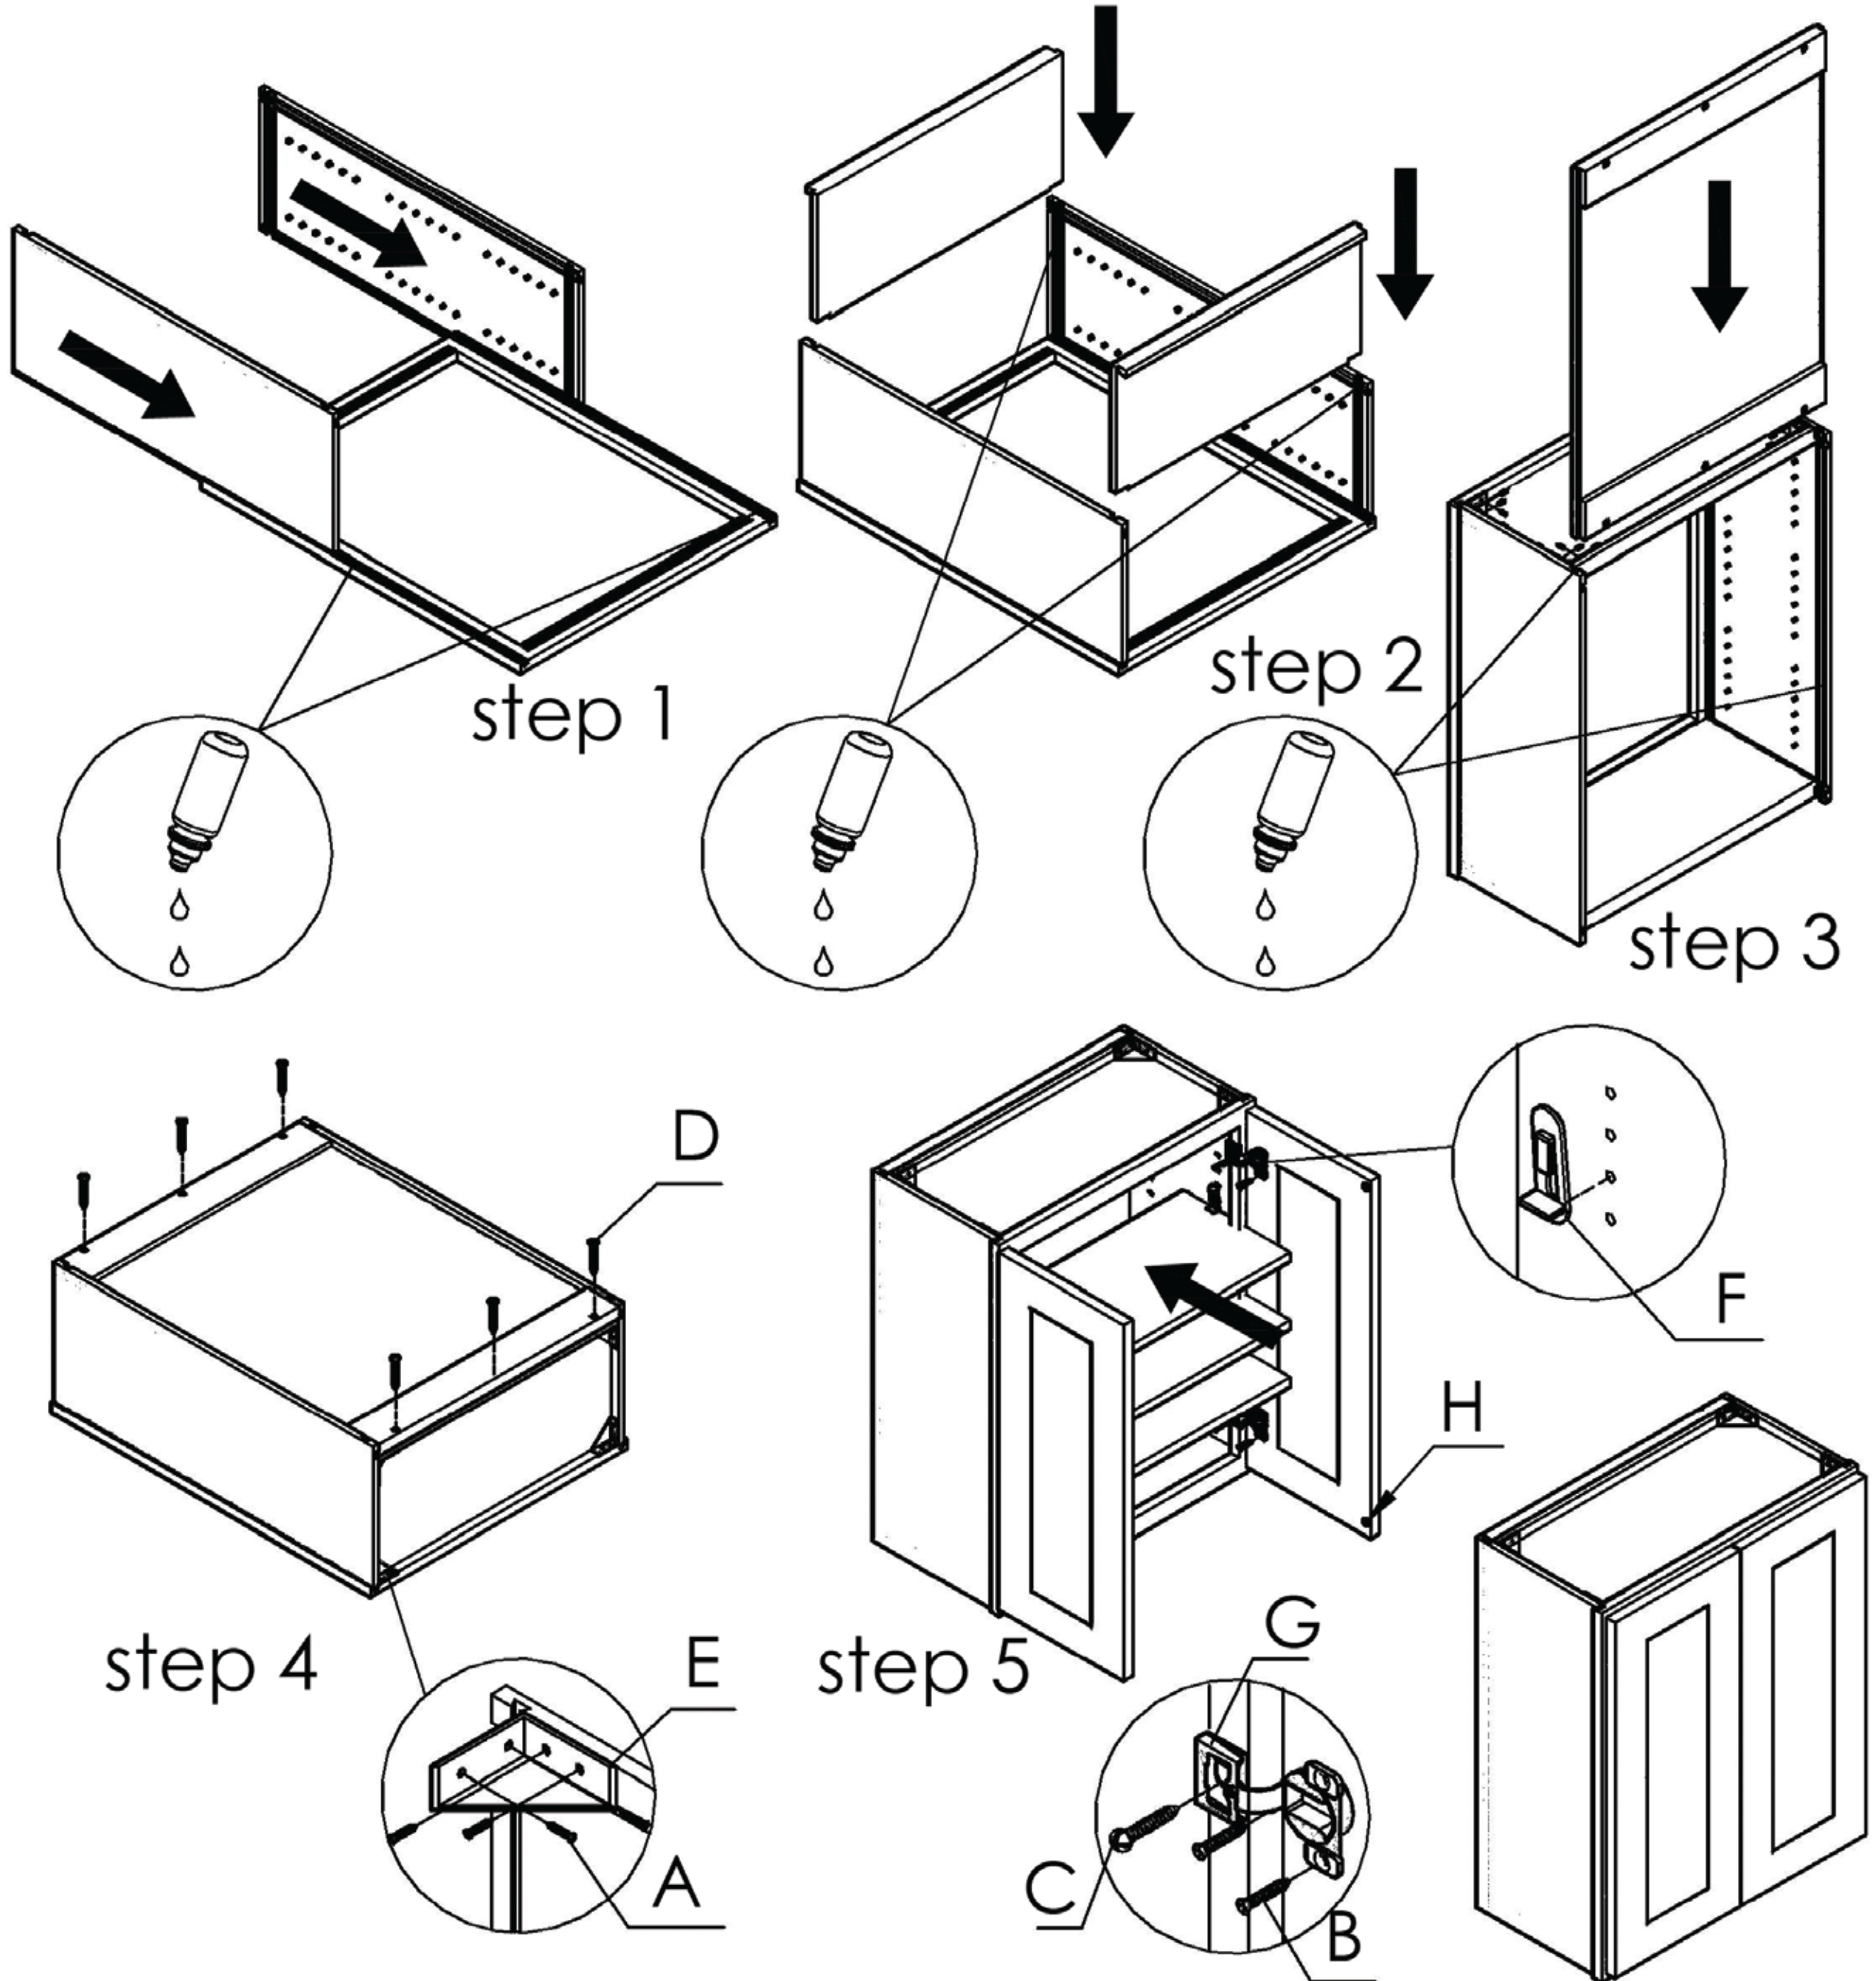

Part List

W2742 WM2742GDFI WOF2742GDFI

Unit: inch

No	Picture	Specification	Qty
A		Screw $\text{Ø}3 \times 1/2$ "	32
B		Screw $\text{Ø}3 \times 5/8$ "	12
C		Screw $\text{Ø}4 \times 5/8$ "	6
D		Screw $\text{Ø}4 \times 1 \frac{3}{16}$ "	6
E		Corner Bracket	8
F		Shelf Clip	12
G		Hinges	6
H		Bumper	4

<p>1</p>  <p>Left Door</p>	<p>2</p>  <p>Right Door</p>	<p>3</p>  <p>Face Frame</p>
<p>4</p>  <p>Left Side Panel</p>	<p>5</p>  <p>Right Side Panel</p>	<p>6</p>  <p>Top Panel</p>
<p>7</p>  <p>Bottom Panel</p>	<p>8</p>  <p>Back Panel</p>	<p>9</p>  <p>Shelf</p>
 <p>A B C D</p>		

Assembly instructions

No	Picture	Specification	Qty	No	Picture	Specification	Qty
A		Screw $\varnothing 3 \times 1 \frac{1}{2}$ "	32	E		Corner Bracket	8
B		Screw $\varnothing 3 \times 5 \frac{1}{8}$ "	12	F		Shelf Clip	12
C		Screw $\varnothing 4 \times 5 \frac{1}{8}$ "	6	G		Hinges	6
D		Screw $\varnothing 4 \times 1 \frac{3}{16}$ "	6	H		Bumper	4