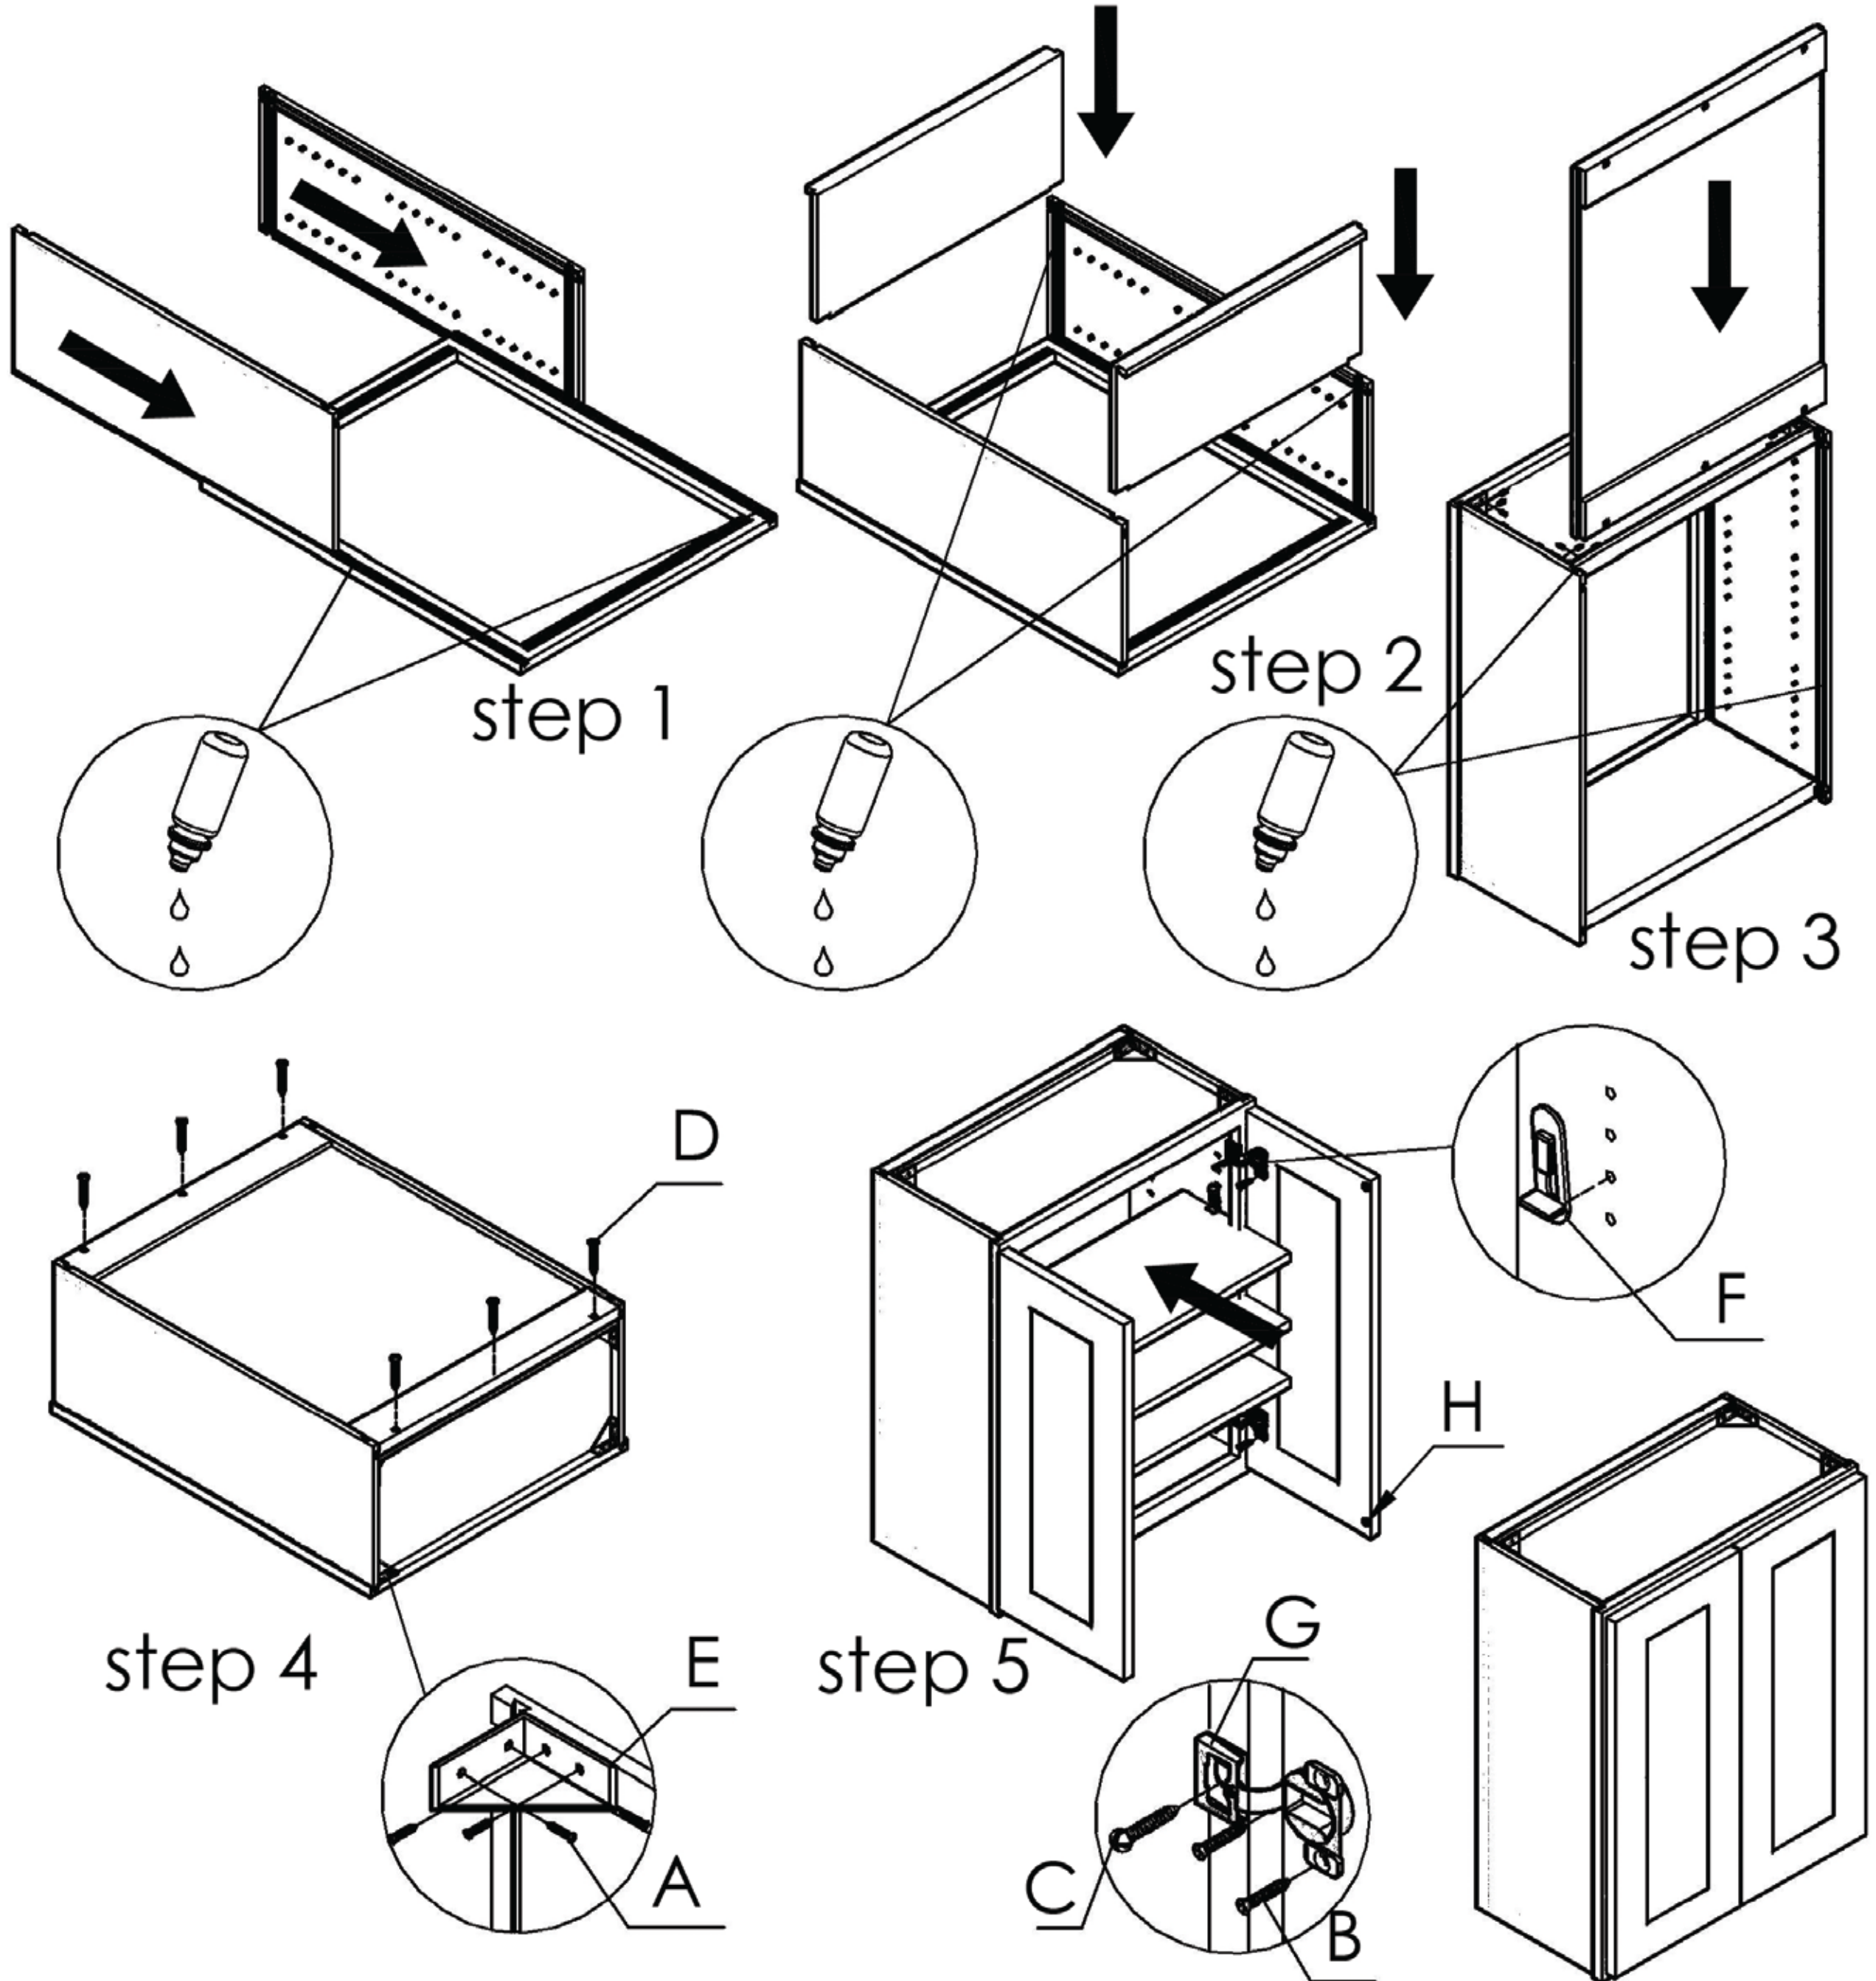

# Part List

W3342 WM3342GDFI WOF3342GDFI

Unit: inch

No	Picture	Specification	Qty
A		Screw $\text{Ø}3 \times 1/2$ "	32
B		Screw $\text{Ø}3 \times 5/8$ "	12
C		Screw $\text{Ø}4 \times 5/8$ "	6
D		Screw $\text{Ø}4 \times 1 \frac{3}{16}$ "	6
E		Corner Bracket	8
F		Shelf Clip	12
G		Hinges	6
H		Bumper	4

<p>1</p>  <p>Left Door</p>	<p>2</p>  <p>Right Door</p>	<p>3</p>  <p>Face Frame</p>
<p>4</p>  <p>Left Side Panel</p>	<p>5</p>  <p>Right Side Panel</p>	<p>6</p>  <p>Top Panel</p>
<p>7</p>  <p>Bottom Panel</p>	<p>8</p>  <p>Back Panel</p>	<p>9</p>  <p>Shelf</p>
 <p>A B C D</p>		

# Assembly instructions

No	Picture	Specification	Qty	No	Picture	Specification	Qty
A		Screw $\varnothing 3 \times 1\frac{1}{2}$ "	32	E		Corner Bracket	8
B		Screw $\varnothing 3 \times 5\frac{1}{8}$ "	12	F		Shelf Clip	12
C		Screw $\varnothing 4 \times 5\frac{1}{8}$ "	6	G		Hinges	6
D		Screw $\varnothing 4 \times 1\frac{3}{16}$ "	6	H		Bumper	4