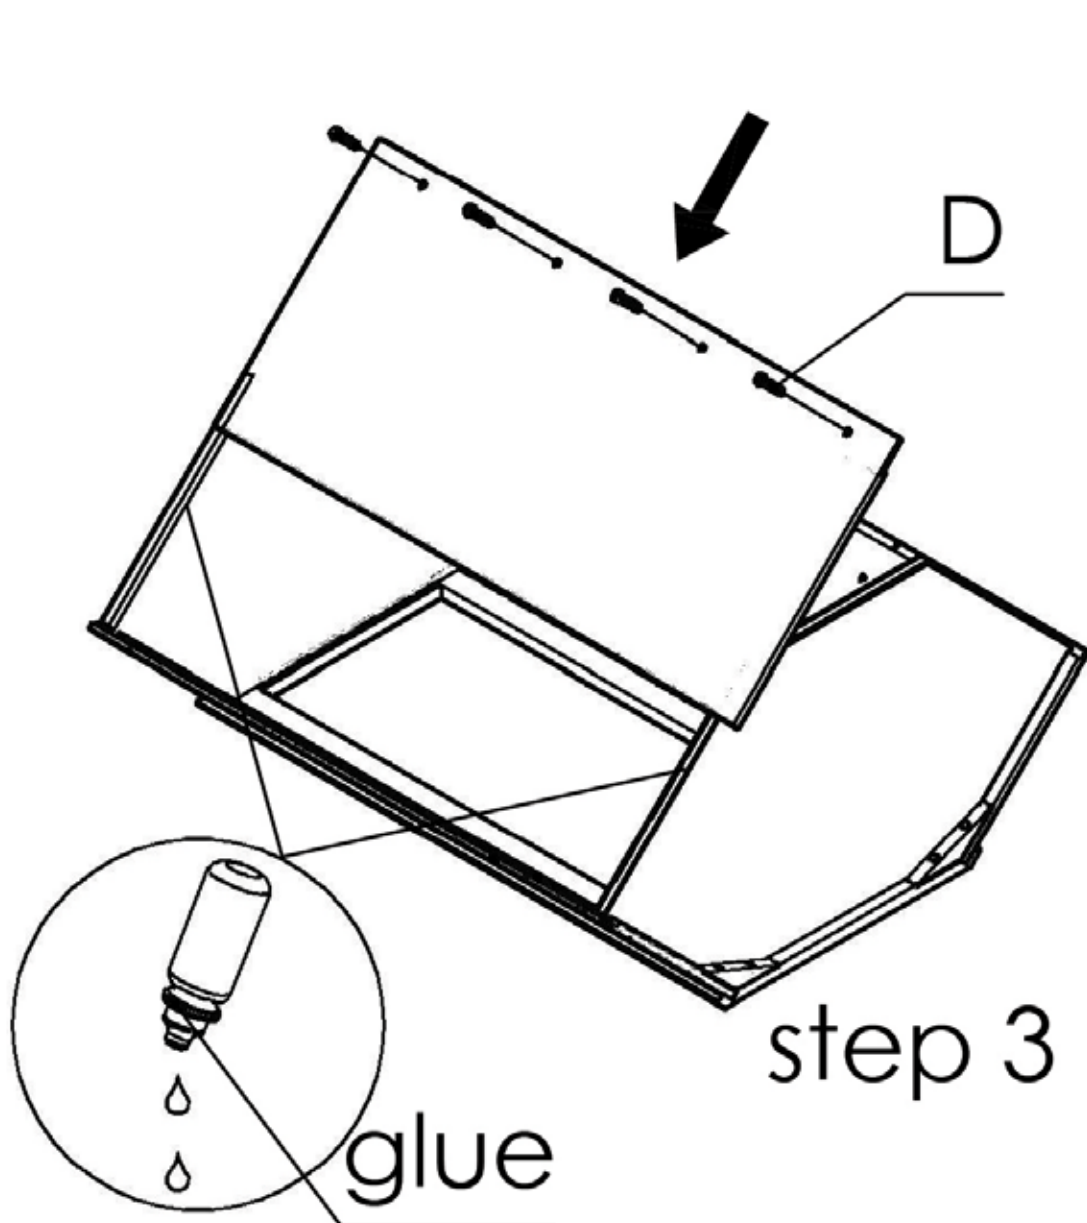

Assembly instructions

No	Picture	Specification	Qty	No	Picture	Specification	Qty
A		Screw $\varnothing 3 \times 1/2$"	24	E		135° Metal Clip	6
B		Screw $\varnothing 3 \times 5/8$"	4	F		Shelf Clip	24
C		Screw $\varnothing 4 \times 5/8$"	2	G		Hinges	2
D		Screw $\varnothing 4 \times 1 \frac{3}{16}$"	28	H		Bumper	2

step 3

page 1 of 2

WDC2430 WDC2436 WDC273015 WDC273615
WOFDC2430GDFI WOFDC2436GDFI
WOFDC273015GDFI WOFDC273615GDFI