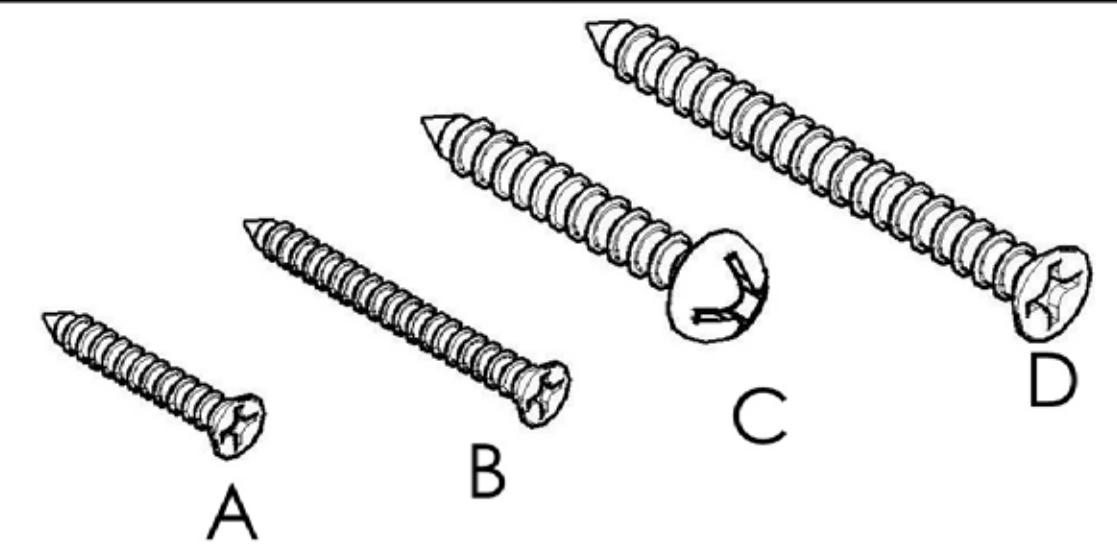

# Part List

WDC2436 WOFDC2436GDFI WMDC2436GDFI

Unit: inch

No	Picture	Specification	Qty
A		Screw $\varnothing 3 \times 1/2$ "	24
B		Screw $\varnothing 3 \times 5/8$ "	4
C		Screw $\varnothing 4 \times 5/8$ "	2
D		Screw $\varnothing 4 \times 1 \frac{3}{16}$ "	28
E		135° Metal Clip	6
F		Shelf Clip	8
G		Hinges	2
H		Bumper	2

1 Door 	2 Face Frame 	3 Left Face Side Panel 
4 Right Face Side Panel 	5 Left Back Side Panel 	6 Right Back Side Panel 

7 Top Panel 	8 Bottom Panel 	9 Back Panel 	10 Shelf 
-------------------------------------------------------------------------------------------------------	-----------------------------------------------------------------------------------------------------------	----------------------------------------------------------------------------------------------------------	------------------------------------------------------------------------------------------------------

# Assembly instructions

No	Picture	Specification	Qty	No	Picture	Specification	Qty
A		Screw $\varnothing 3 \times 1/2$ "	24	E		135° Metal Clip	6
B		Screw $\varnothing 3 \times 5/8$ "	4	F		Shelf Clip	24
C		Screw $\varnothing 4 \times 5/8$ "	2	G		Hinges	2
D		Screw $\varnothing 4 \times 1 \frac{3}{16}$ "	28	H		Bumper	2