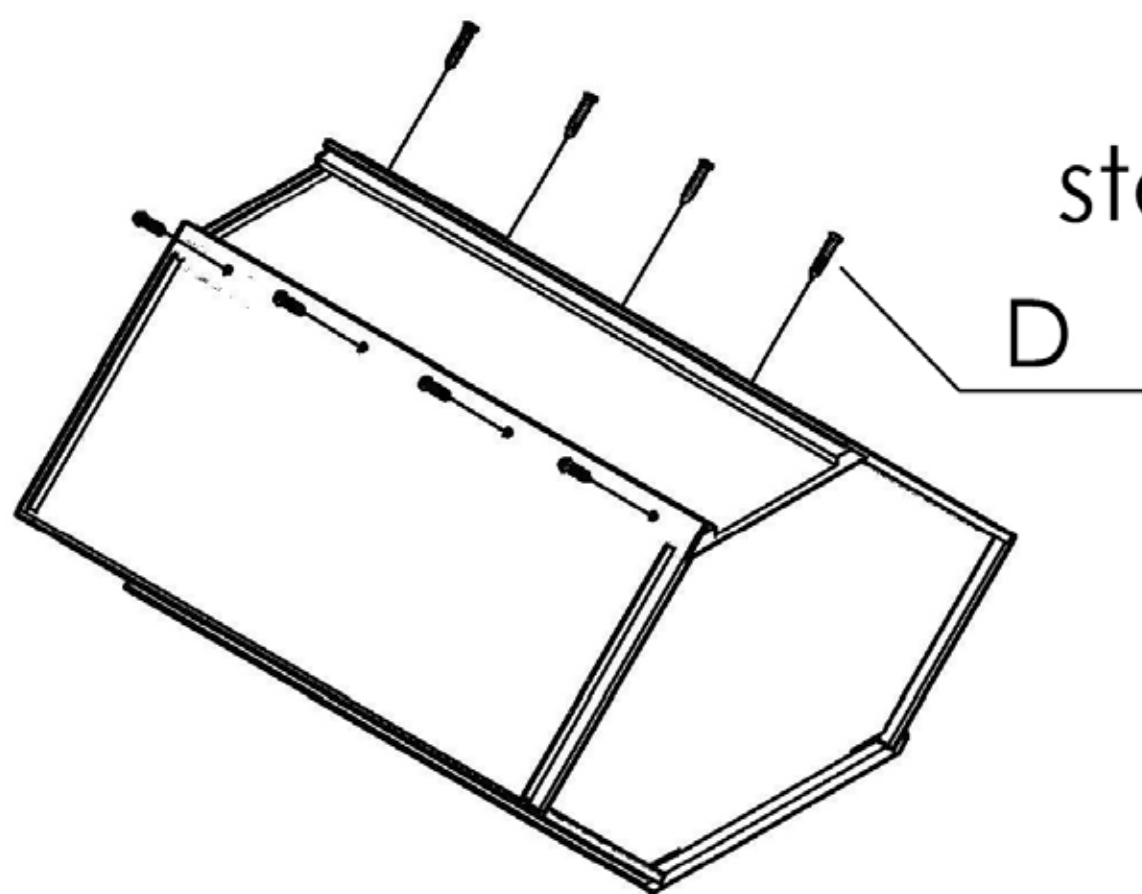

step 6

page 2 of 2

WDC2430 WDC2436 WDC273015 WDC273615
WOFDC2430GDFI WOFDC2436GDFI
WOFDC273015GDFI WOFDC273615GDFI