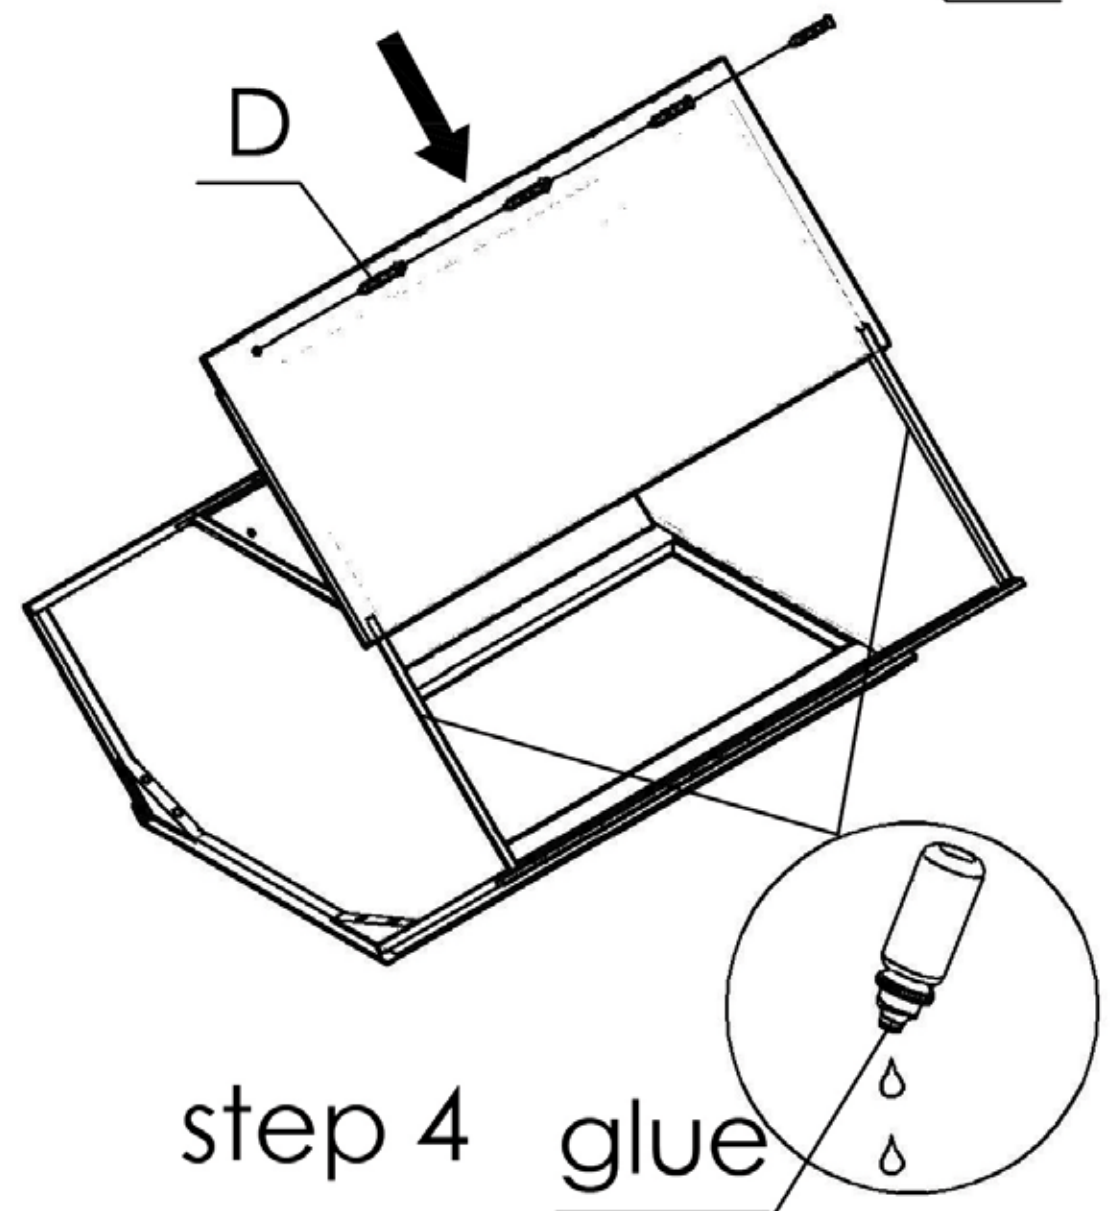

Assembly instructions

No	Picture	Specification	Qty	No	Picture	Specification	Qty
A		Screw $\varnothing 3 \times 1/2$"	24	E		135° Metal Clip	6
B		Screw $\varnothing 3 \times 5/8$"	4	F		Shelf Clip	24
C		Screw $\varnothing 4 \times 5/8$"	2	G		Hinges	2
D		Screw $\varnothing 4 \times 1 \frac{3}{16}$"	28	H		Bumper	2

step 4

page 1 of 2

WDC2430 WDC2436 WDC273015 WDC273615
WOFDC2430GDFI WOFDC2436GDFI
WOFDC273015GDFI WOFDC273615GDFI