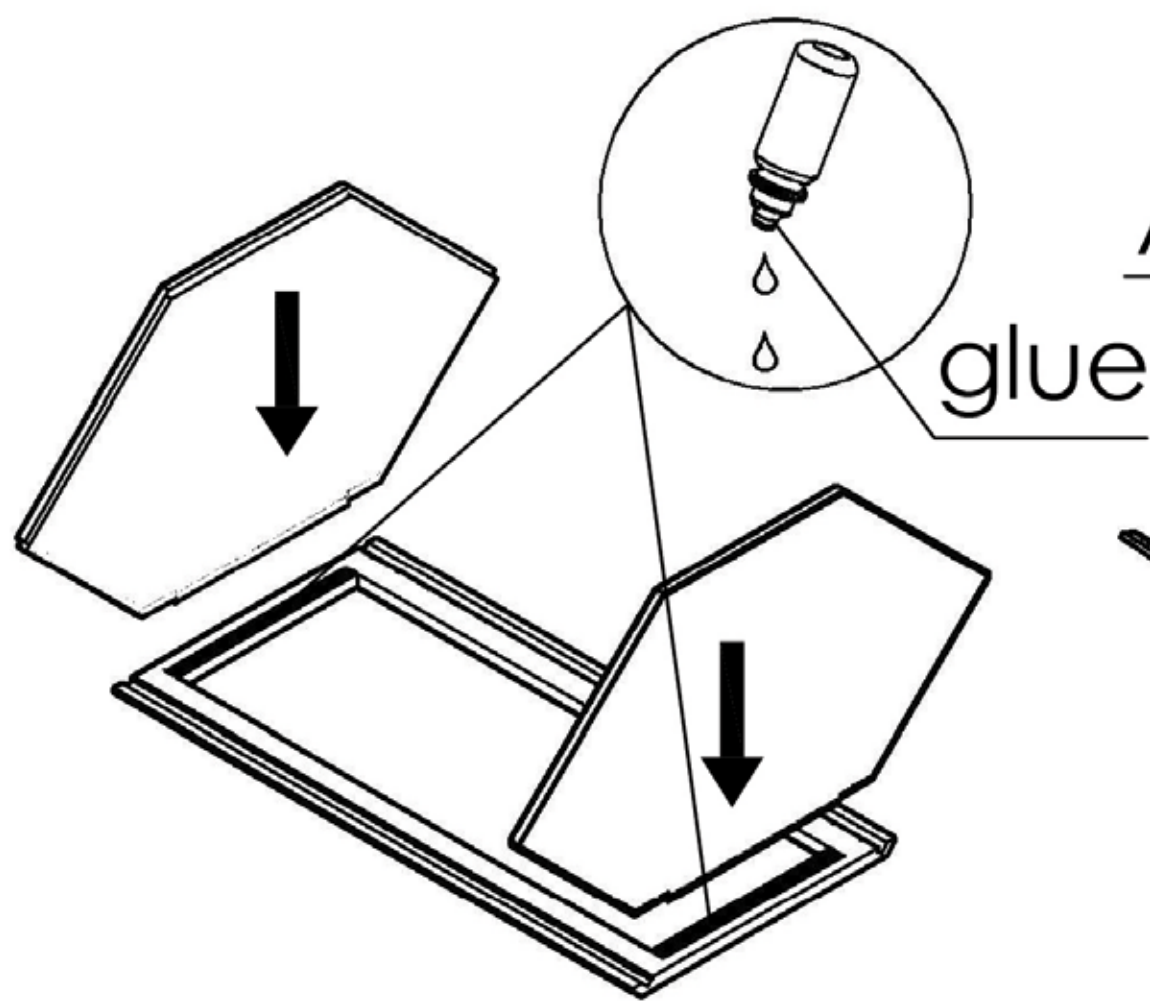

Assembly instructions

No	Picture	Specification	Qty	No	Picture	Specification	Qty
A		Screw $\varnothing 3 \times 1/2$"	24	E		135° Metal Clip	6
B		Screw $\varnothing 3 \times 5/8$"	4	F		Shelf Clip	24
C		Screw $\varnothing 4 \times 5/8$"	2	G		Hinges	2
D		Screw $\varnothing 4 \times 1 \frac{3}{16}$"	28	H		Bumper	2

step 1