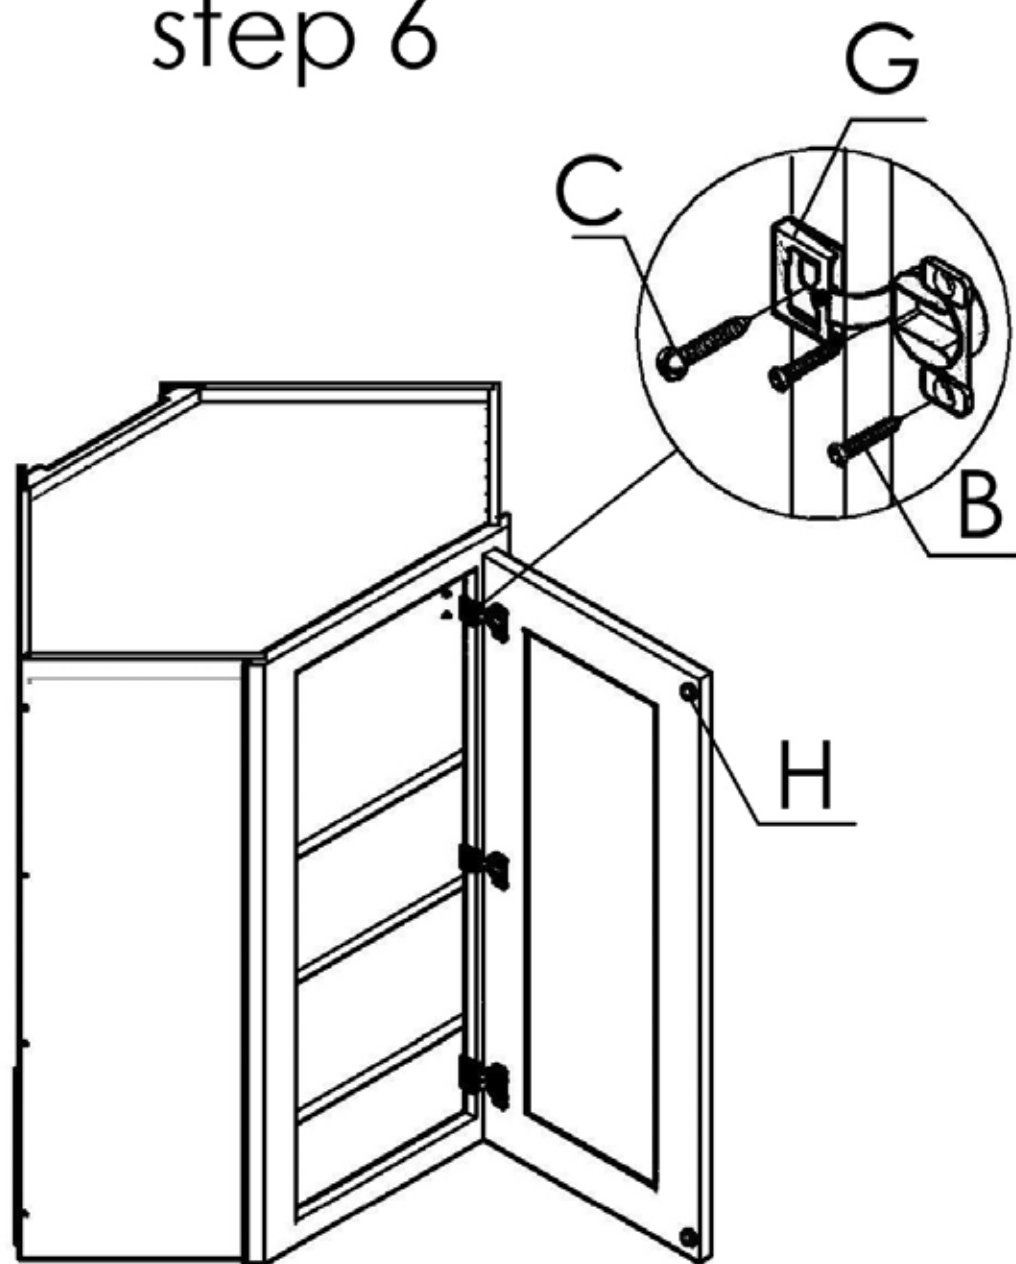

step 8

page 2 of 2

WDC2430 WDC2436 WDC273015 WDC273615
WOFDC2430GDFI WOFDC2436GDFI
WOFDC273015GDFI WOFDC273615GDFI