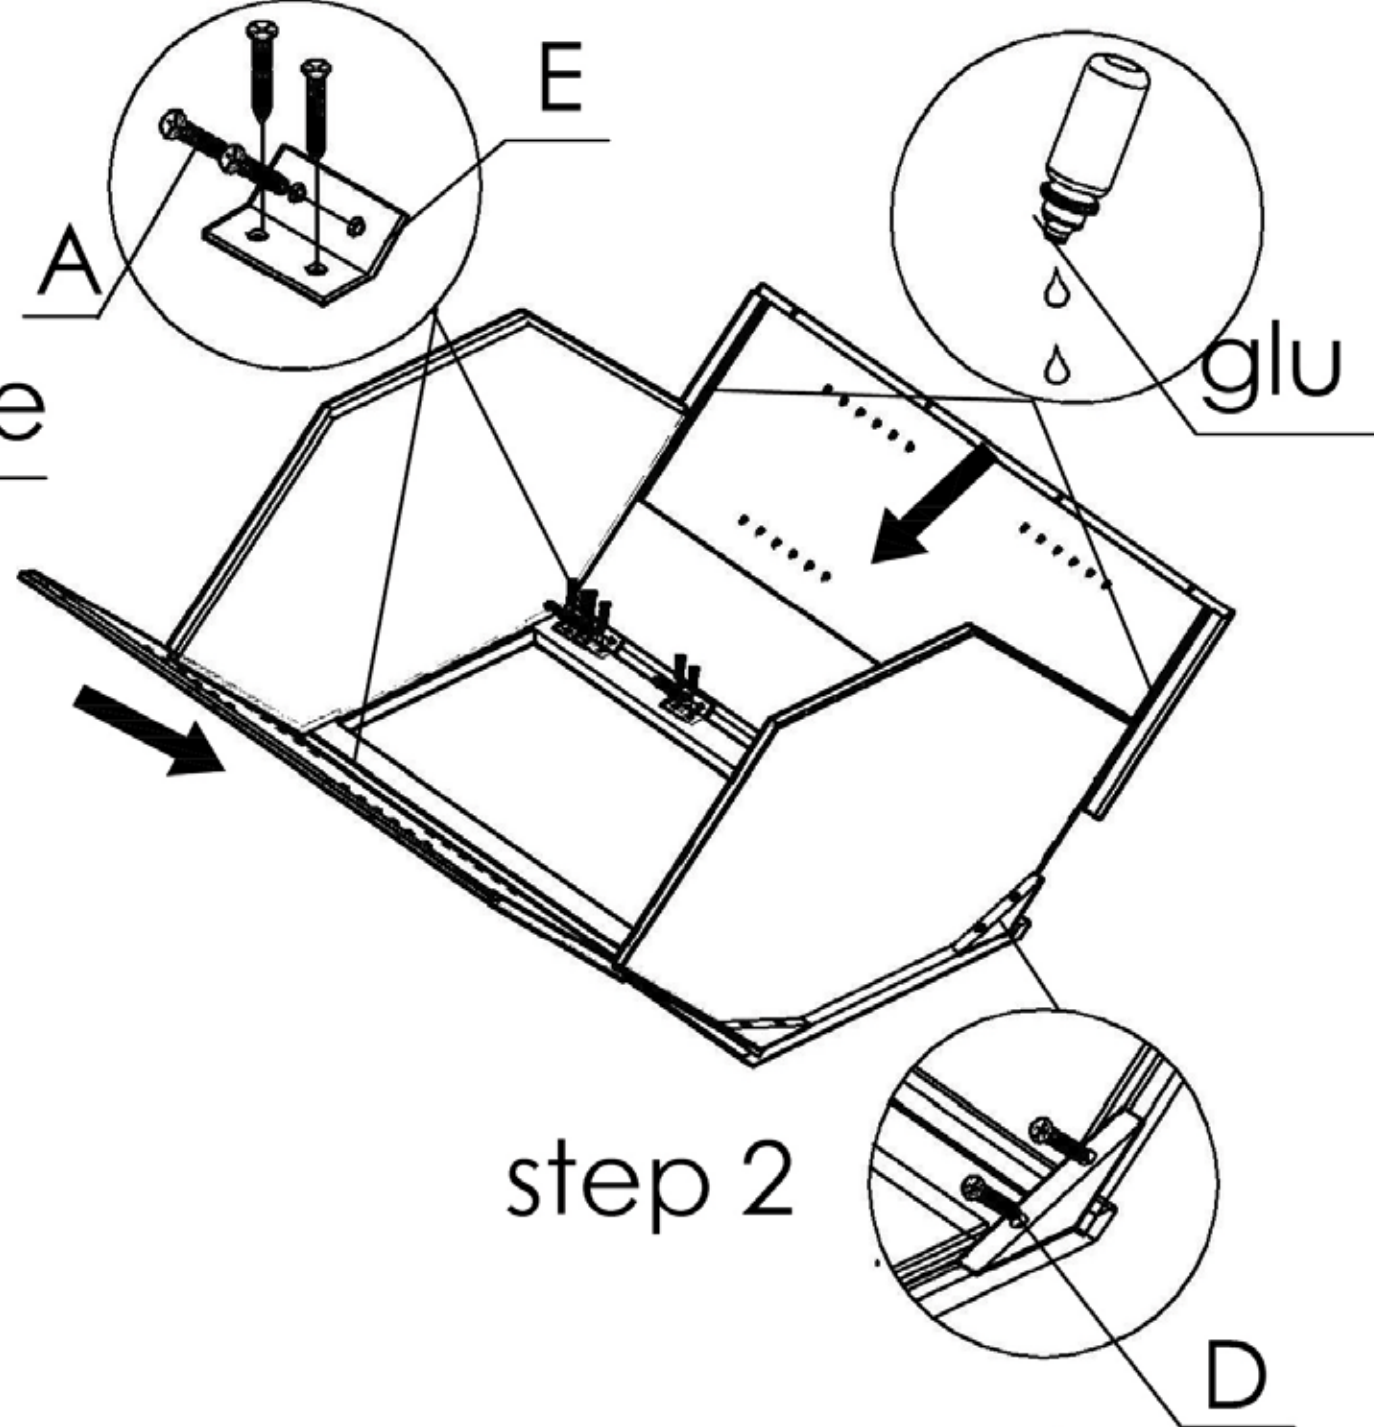

Assembly instructions

No	Picture	Specification	Qty	No	Picture	Specification	Qty
A		Screw $\varnothing 3 \times 1/2$"	24	E		135° Metal Clip	6
B		Screw $\varnothing 3 \times 5/8$"	4	F		Shelf Clip	24
C		Screw $\varnothing 4 \times 5/8$"	2	G		Hinges	2
D		Screw $\varnothing 4 \times 1 \frac{3}{16}$"	28	H		Bumper	2

step 2

page 1 of 2

WDC2430 WDC2436 WDC273015 WDC273615
WOFDC2430GDFI WOFDC2436GDFI
WOFDC273015GDFI WOFDC273615GDFI