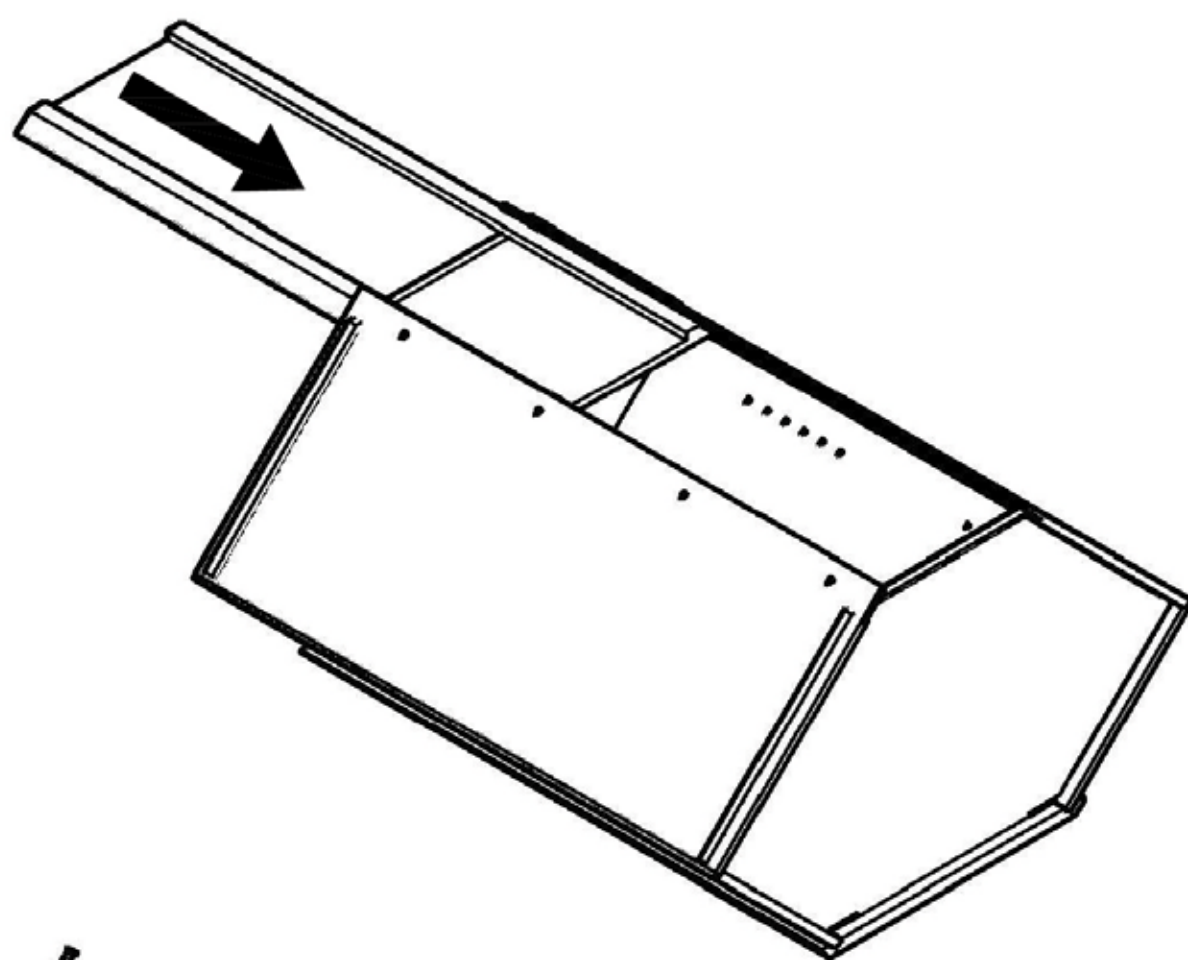

step 5

page 2 of 2

WDC2430 WDC2436 WDC273015 WDC273615
WOFDC2430GDFI WOFDC2436GDFI
WOFDC273015GDFI WOFDC273615GDFI