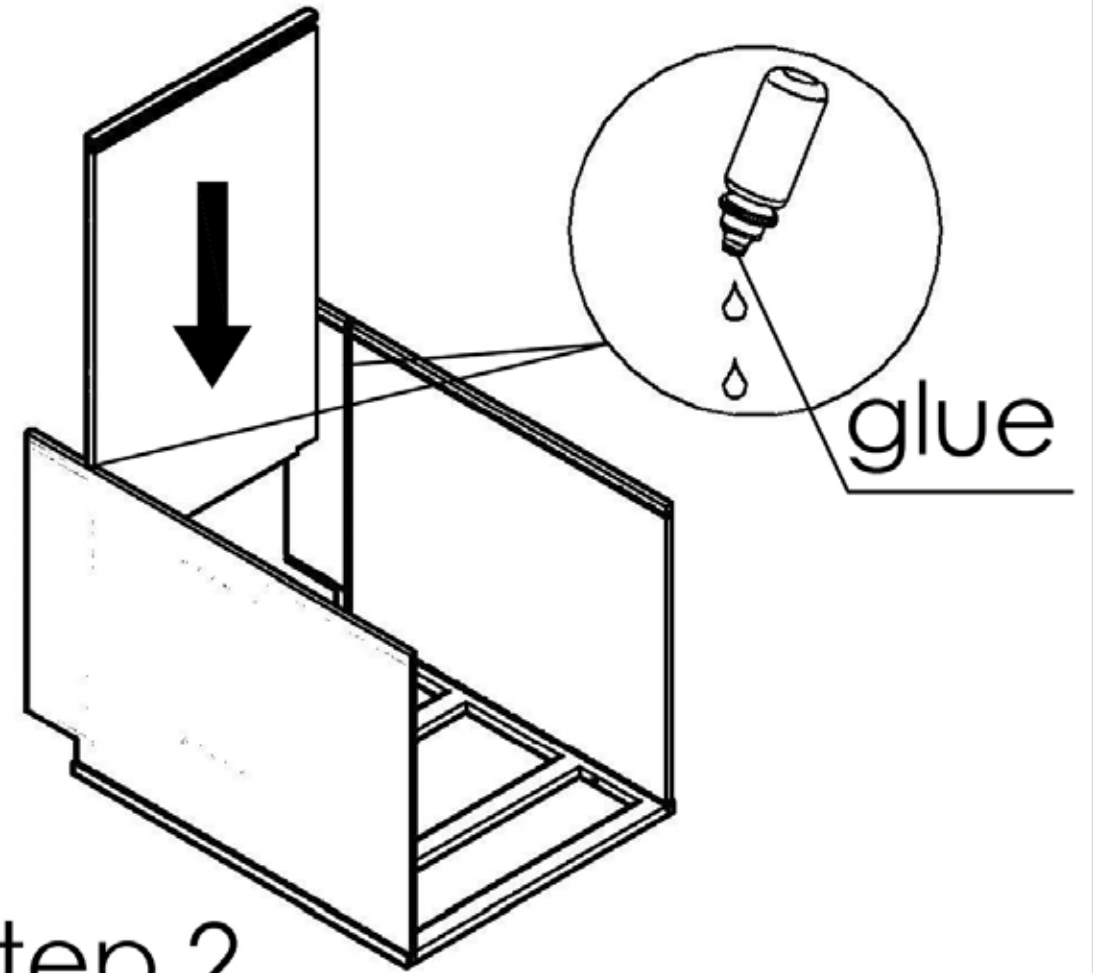

Assembly instructions

No	Picture	Specification	Qty	No	Picture	Specification	Qty
A		Screw $\varnothing 3 \times 1/2''$	62	E		Corner Bracket	4
B		L Bracket	6	F		Metal Clip	4
C		Drawer Glides	6	G		Bumper	12
D		Glide Connector	6				

step 2