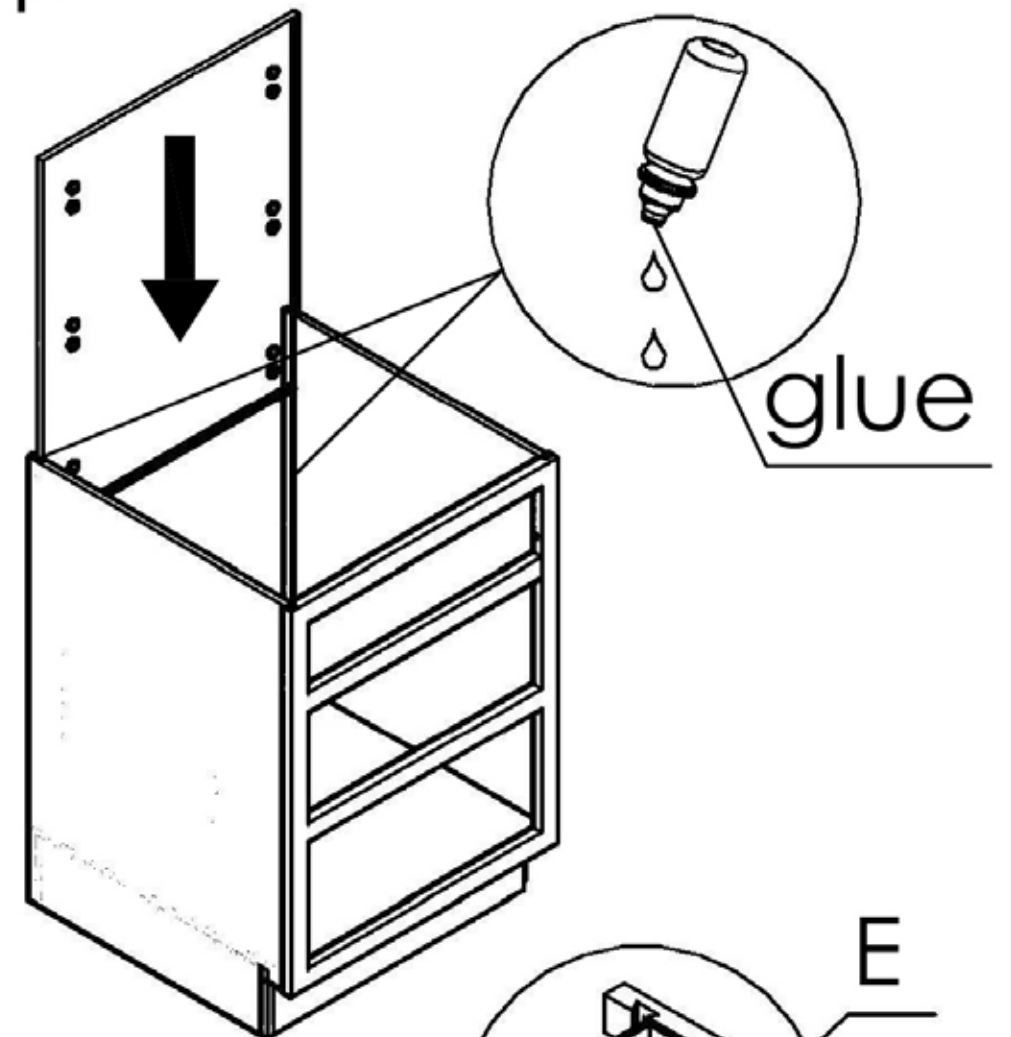

Assembly instructions

No	Picture	Specification	Qty	No	Picture	Specification	Qty
A		Screw $\varnothing 3 \times 1/2''$	62	E		Corner Bracket	4
B		L Bracket	6	F		Metal Clip	4
C		Drawer Glides	6	G		Bumper	12
D		Glide Connector	6				

step 4