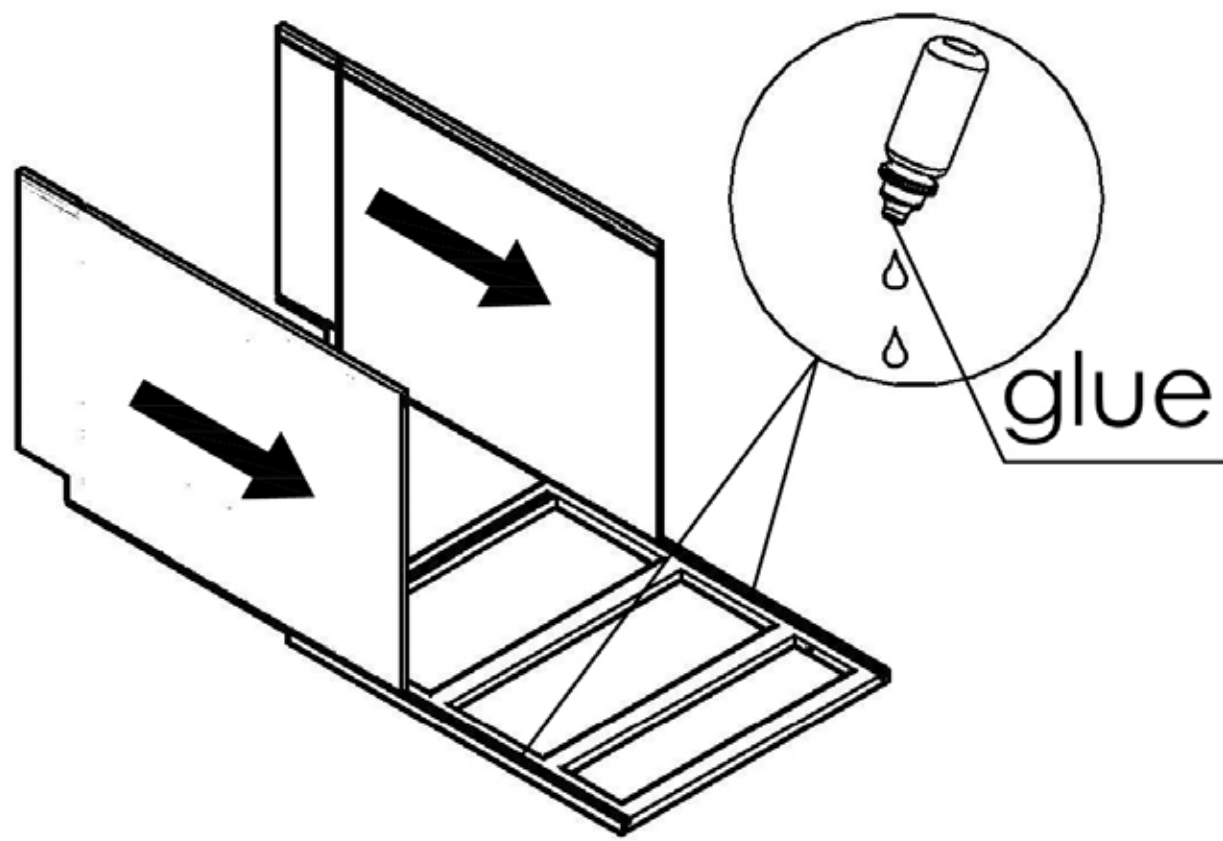

Assembly instructions

No	Picture	Specification	Qty	No	Picture	Specification	Qty
A		Screw $\varnothing 3 \times 1/2''$	62	E		Corner Bracket	4
B		L Bracket	6	F		Metal Clip	4
C		Drawer Glides	6	G		Bumper	12
D		Glide Connector	6				

step 1