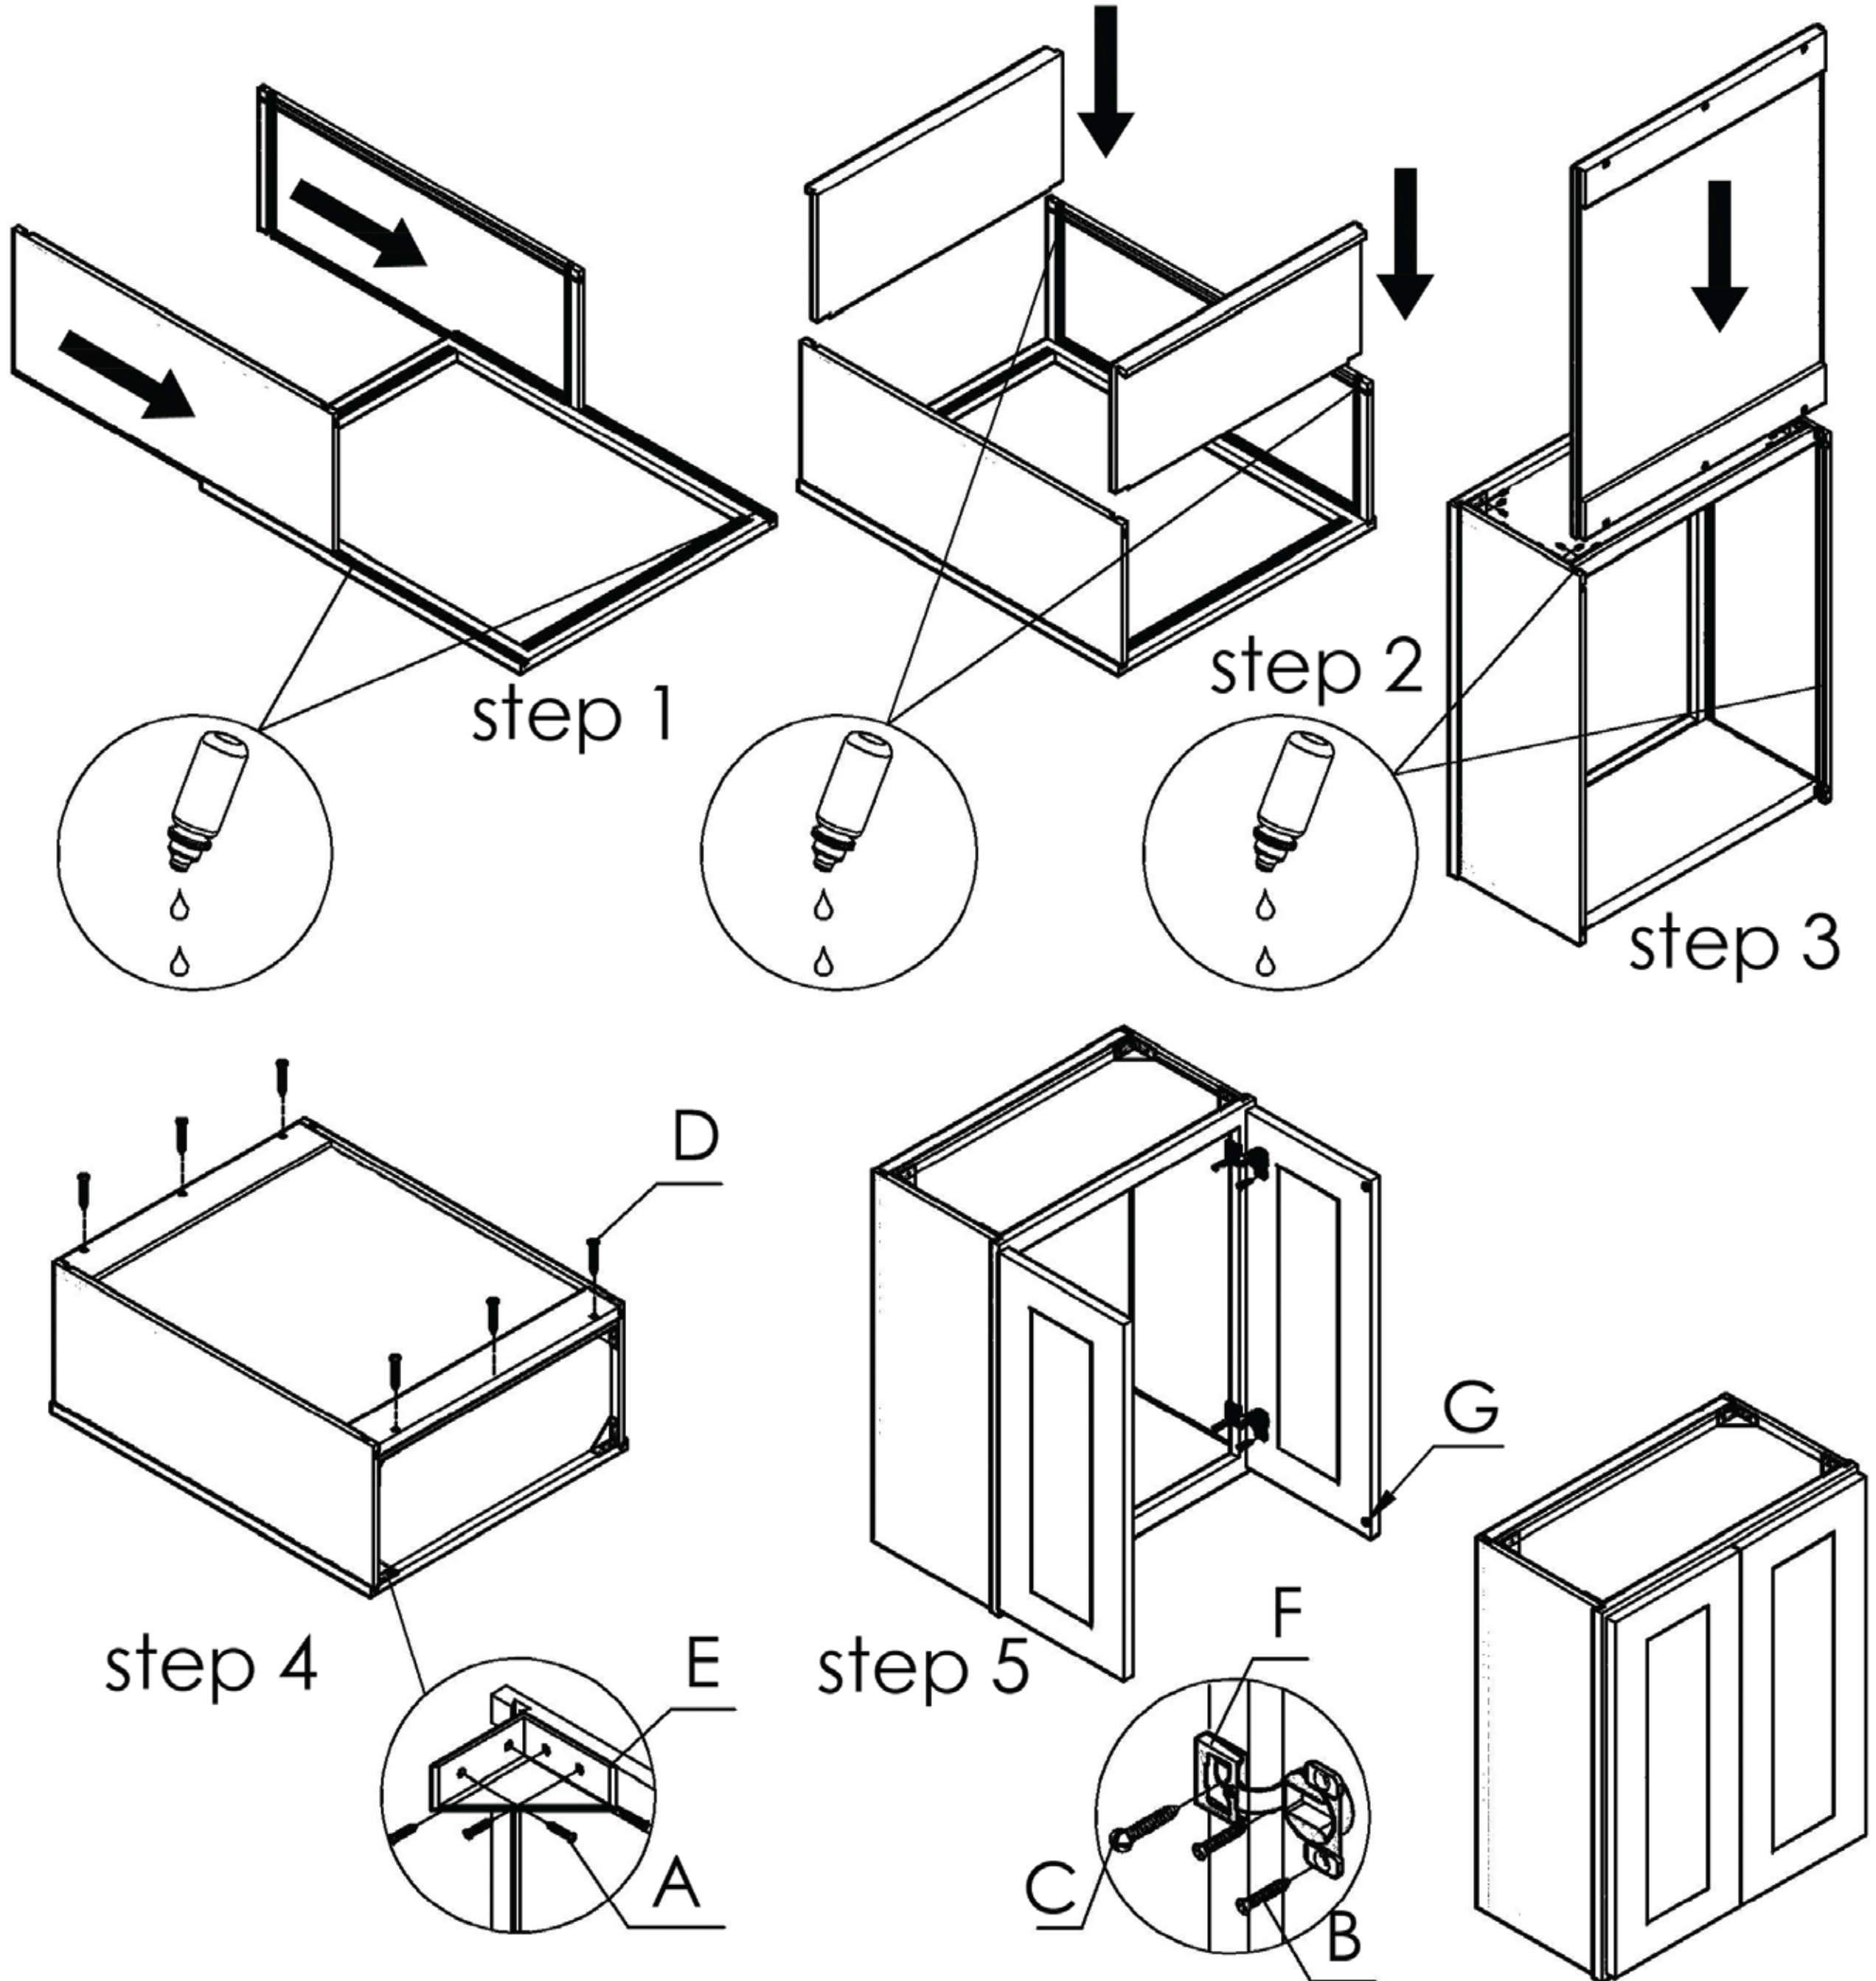

Part List

W2415

Unit: inch

No	Picture	Specification	Qty
A		Screw $\text{Ø}3 \times 1/2''$	32
B		Screw $\text{Ø}3 \times 5/8''$	8
C		Screw $\text{Ø}4 \times 5/8''$	4
D		Screw $\text{Ø}4 \times 1 \frac{3}{16}''$	6
E		Corner Bracket	8
F		Hinges	4
G		Bumper	4

<p>1</p>  <p>Left Door</p>	<p>2</p>  <p>Right Door</p>	<p>3</p>  <p>Face Frame</p>
<p>4</p>  <p>Left Side Panel</p>	<p>5</p>  <p>Right Side Panel</p>	<p>6</p>  <p>Top Panel</p>
<p>7</p>  <p>Bottom Panel</p>	<p>8</p>  <p>Back Panel</p>	
		 <p>A B C D</p>

Assembly instructions

No	Picture	Specification	Qty	No	Picture	Specification	Qty
A		Screw $\varnothing 3 \times 1/2$ "	32	E		Corner Bracket	8
B		Screw $\varnothing 3 \times 5/8$ "	8	F		Hinges	4
C		Screw $\varnothing 4 \times 5/8$ "	4	G		Bumper	4
D		Screw $\varnothing 4 \times 1 \frac{3}{16}$ "	6				