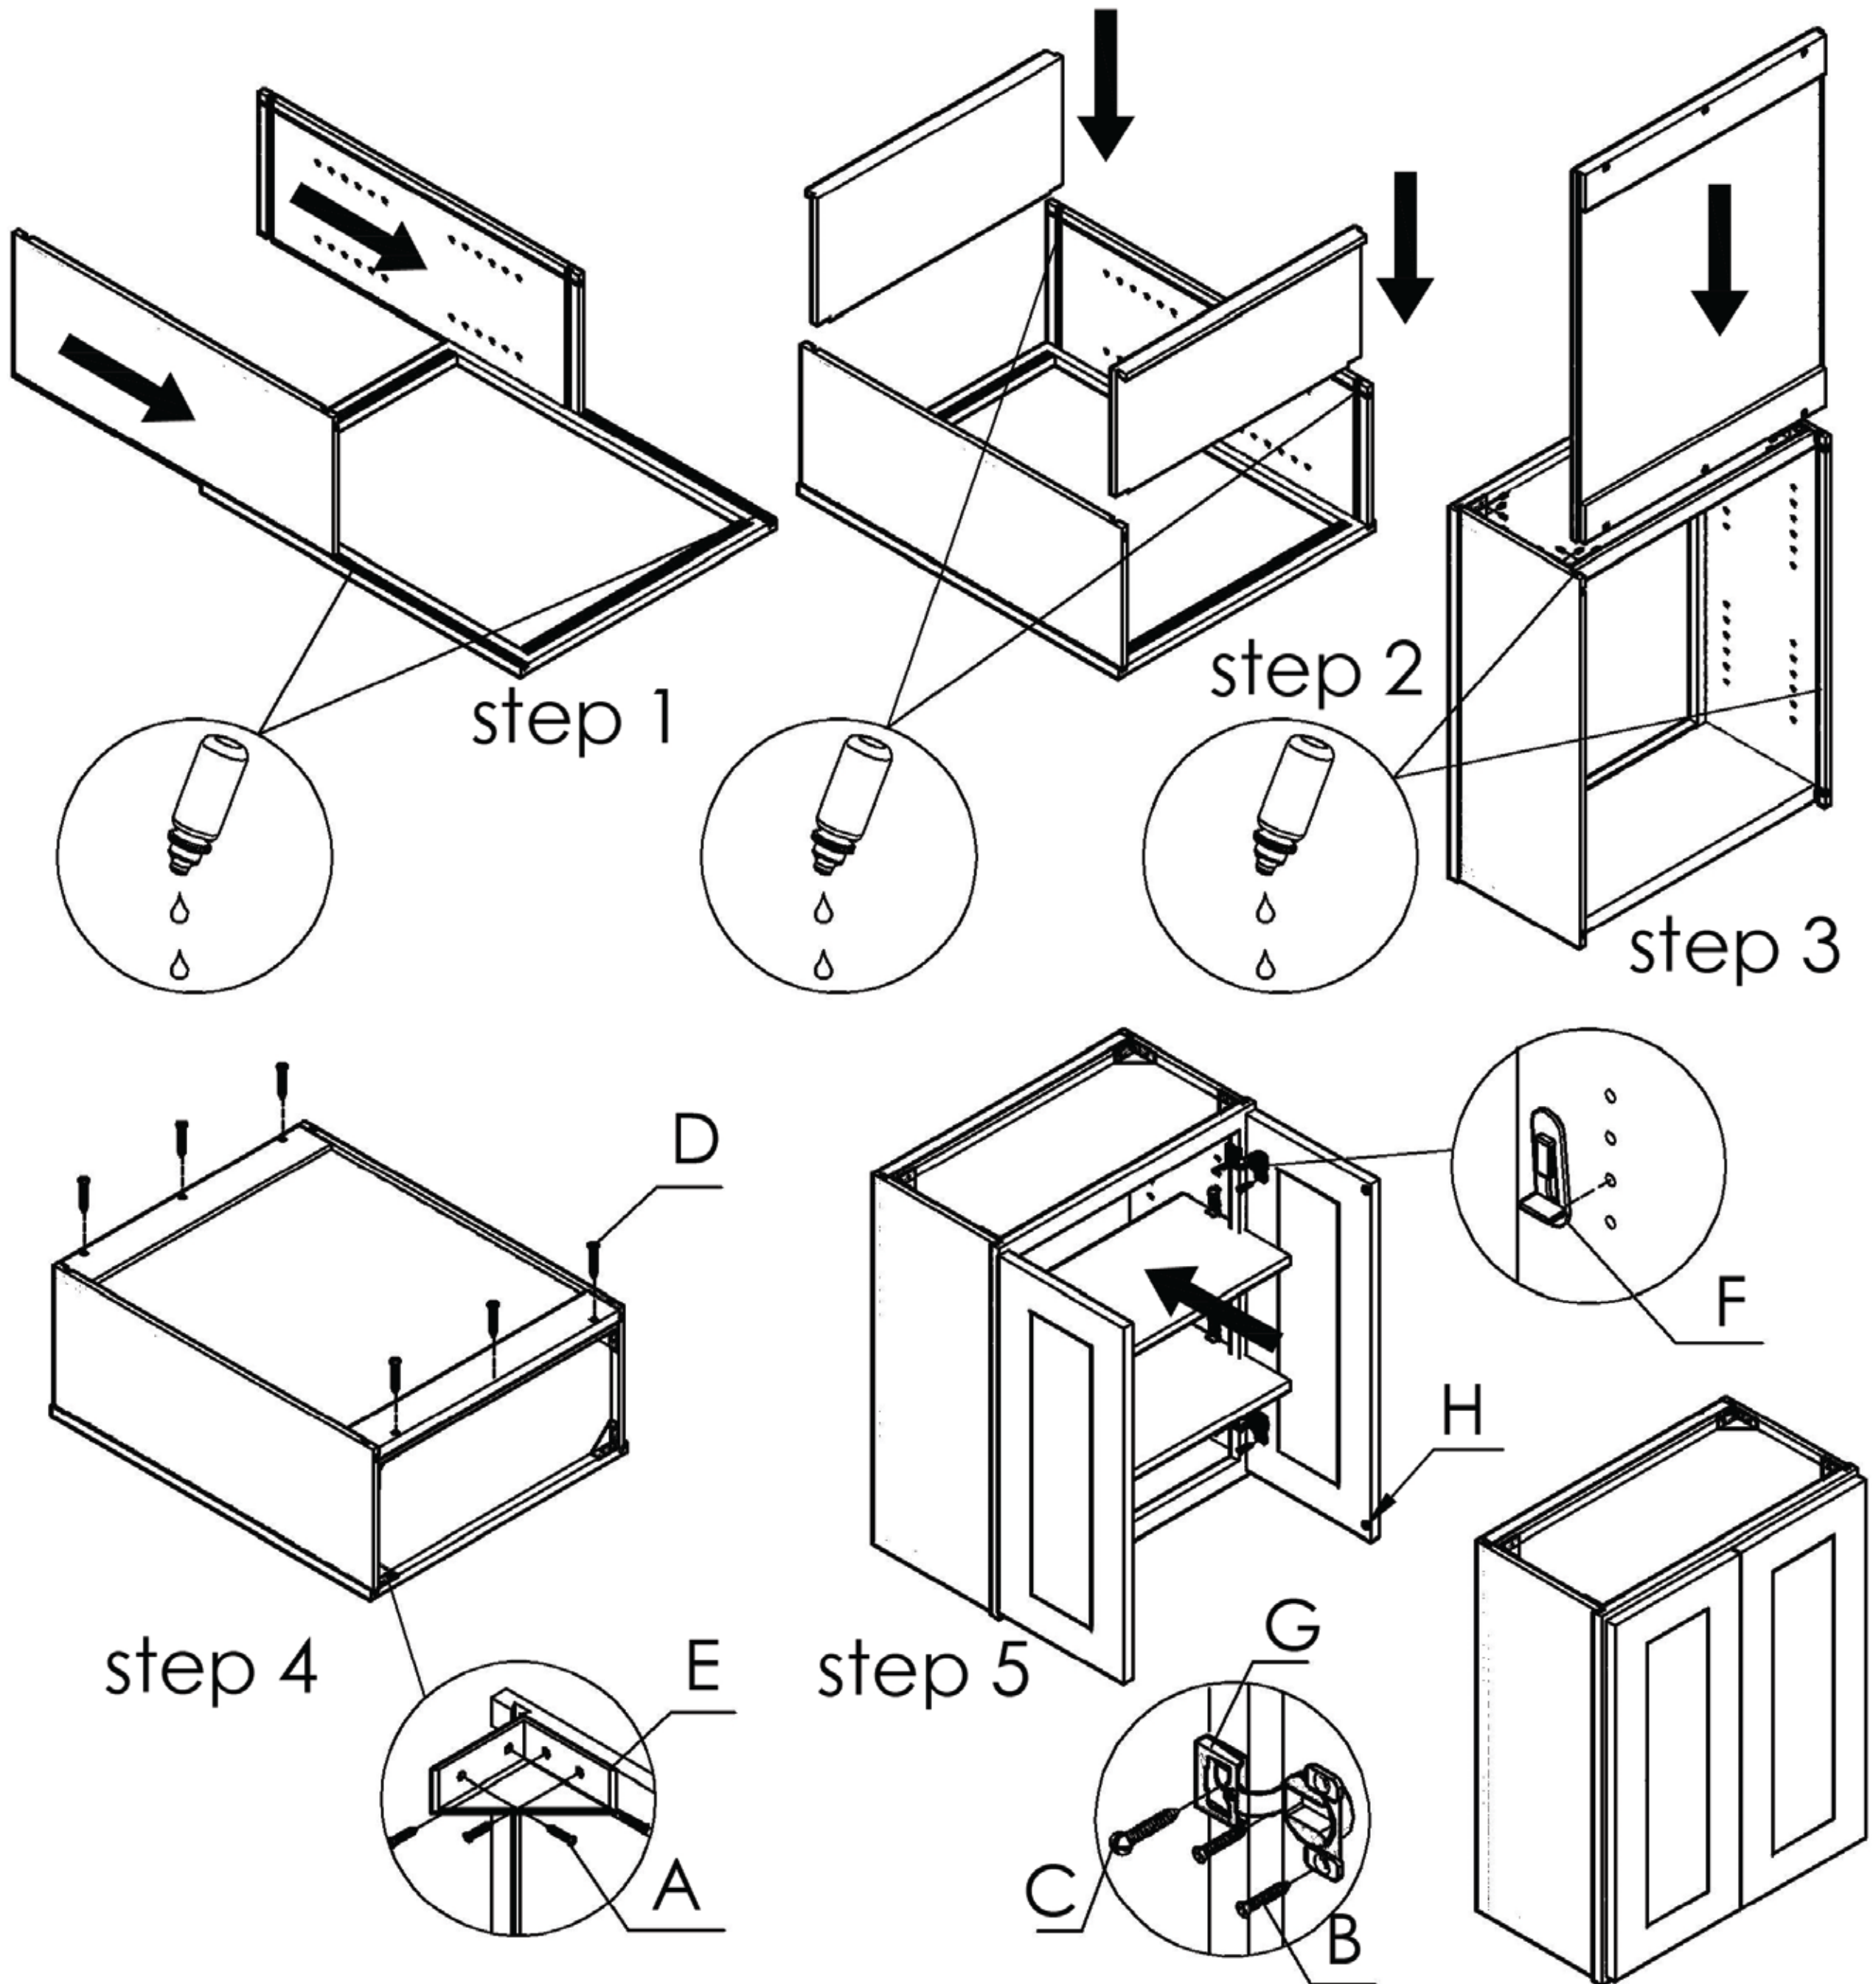

Part List

W3336 WM3336GDFI WOF3336GDFI

Unit: inch

No	Picture	Specification	Qty
A		Screw $\text{Ø}3 \times 1/2$ "	32
B		Screw $\text{Ø}3 \times 5/8$ "	8
C		Screw $\text{Ø}4 \times 5/8$ "	4
D		Screw $\text{Ø}4 \times 1 \frac{3}{16}$ "	6
E		Corner Bracket	8
F		Shelf Clip	8
G		Hinges	4
H		Bumper	4

<p>1</p>  <p>Left Door</p>	<p>2</p>  <p>Right Door</p>	<p>3</p>  <p>Face Frame</p>
<p>4</p>  <p>Left Side Panel</p>	<p>5</p>  <p>Right Side Panel</p>	<p>6</p>  <p>Top Panel</p>
<p>7</p>  <p>Bottom Panel</p>	<p>8</p>  <p>Back Panel</p>	<p>9</p>  <p>Shelf</p>
 <p>A B C D</p>		

Assembly instructions

No	Picture	Specification	Qty	No	Picture	Specification	Qty
A		Screw $\varnothing 3 \times 1/2$ "	32	E		Corner Bracket	8
B		Screw $\varnothing 3 \times 5/8$ "	8	F		Shelf Clip	8
C		Screw $\varnothing 4 \times 5/8$ "	4	G		Hinges	4
D		Screw $\varnothing 4 \times 1 \frac{3}{16}$ "	6	H		Bumper	4