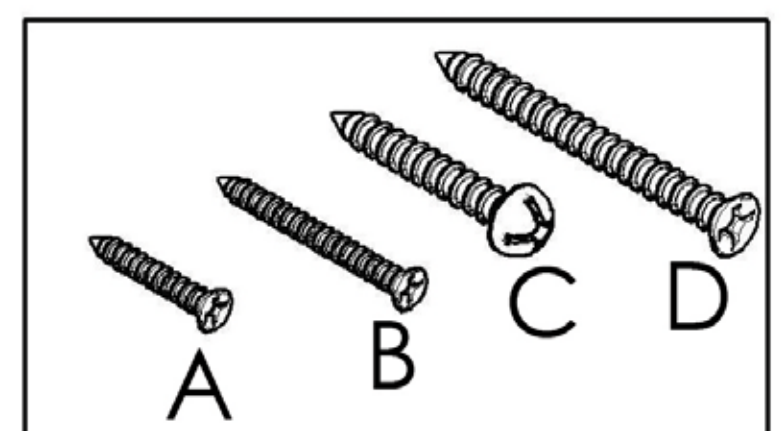

Assembly instructions

No	Picture	Specification	Qty	No	Picture	Specification	Qty
A		Screw $\varnothing 3 \times 1/2$"	32	E		Metal Clip	4
B		Screw $\varnothing 3 \times 5/8$"	20	F		Hinges	10
C		Screw $\varnothing 4 \times 5/8$"	10	G		Bumper	8
D		Screw $\varnothing 4 \times 1 \frac{3}{16}$"	3	H		Shelf Clip	12