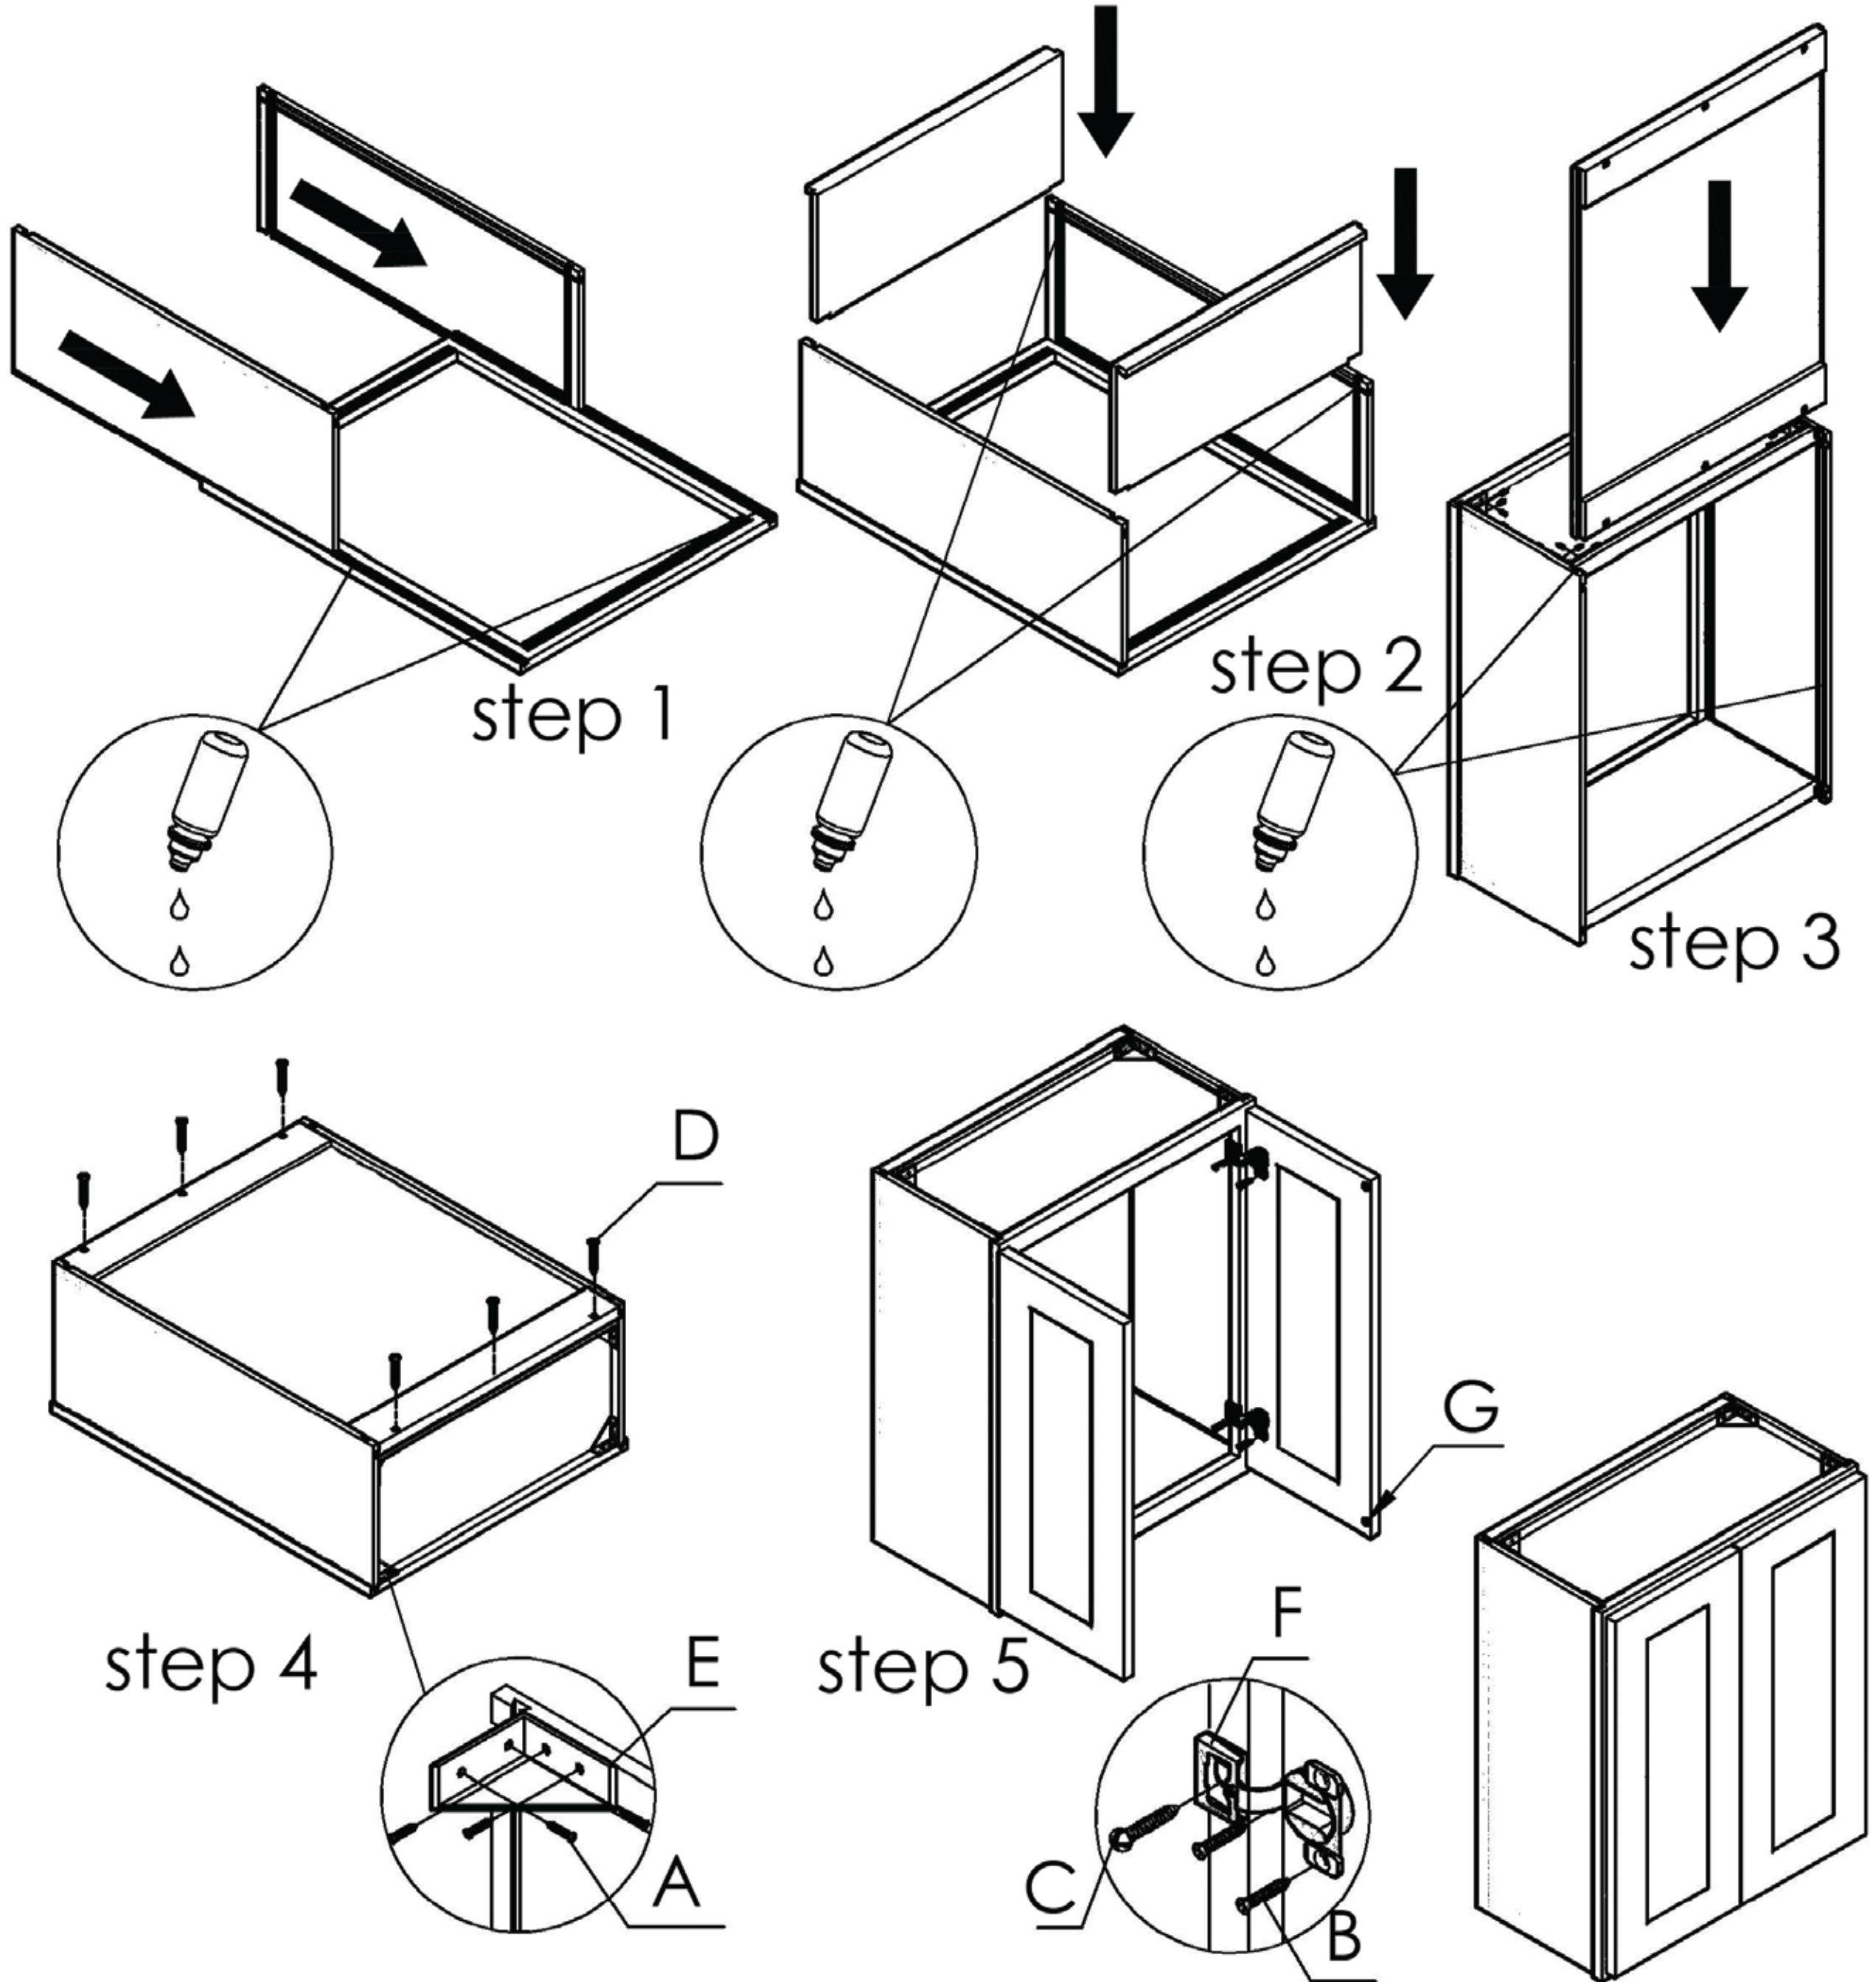

Part List

W3012

Unit: inch

No	Picture	Specification	Qty
A		Screw $\text{Ø}3 \times 1/2''$	32
B		Screw $\text{Ø}3 \times 5/8''$	8
C		Screw $\text{Ø}4 \times 5/8''$	4
D		Screw $\text{Ø}4 \times 1 \frac{3}{16}''$	6
E		Corner Bracket	8
F		Hinges	4
G		Bumper	4

<p>1</p>  <p>Left Door</p>	<p>2</p>  <p>Right Door</p>	<p>3</p>  <p>Face Frame</p>
<p>4</p>  <p>Left Side Panel</p>	<p>5</p>  <p>Right Side Panel</p>	<p>6</p>  <p>Top Panel</p>
<p>7</p>  <p>Bottom Panel</p>	<p>8</p>  <p>Back Panel</p>	 <p>A B C D</p>

Assembly instructions

No	Picture	Specification	Qty	No	Picture	Specification	Qty
A		Screw $\varnothing 3 \times 1/2$ "	32	E		Corner Bracket	8
B		Screw $\varnothing 3 \times 5/8$ "	8	F		Hinges	4
C		Screw $\varnothing 4 \times 5/8$ "	4	G		Bumper	4
D		Screw $\varnothing 4 \times 1 \frac{3}{16}$ "	6				