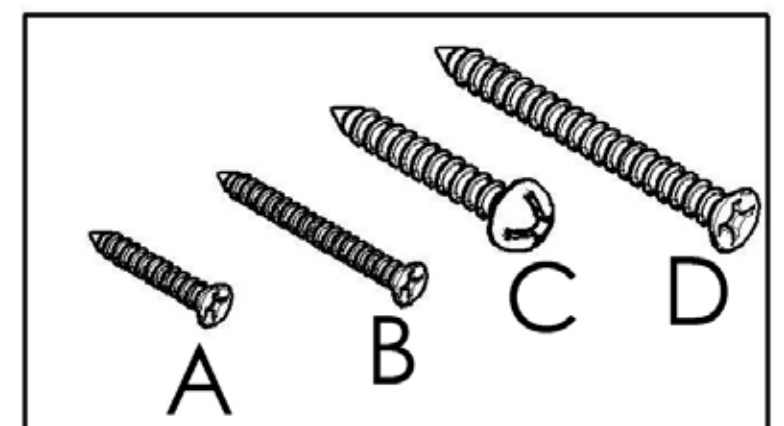

Assembly instructions

No	Picture	Specification	Qty	No	Picture	Specification	Qty
A		Screw $\varnothing 3 \times 1/2''$	32	E		Metal Clip	4
B		Screw $\varnothing 3 \times 5/8''$	20	F		Hinges	10
C		Screw $\varnothing 4 \times 5/8''$	10	G		Bumper	8
D		Screw $\varnothing 4 \times 1 \frac{3}{16}''$	3	H		Shelf Clip	12