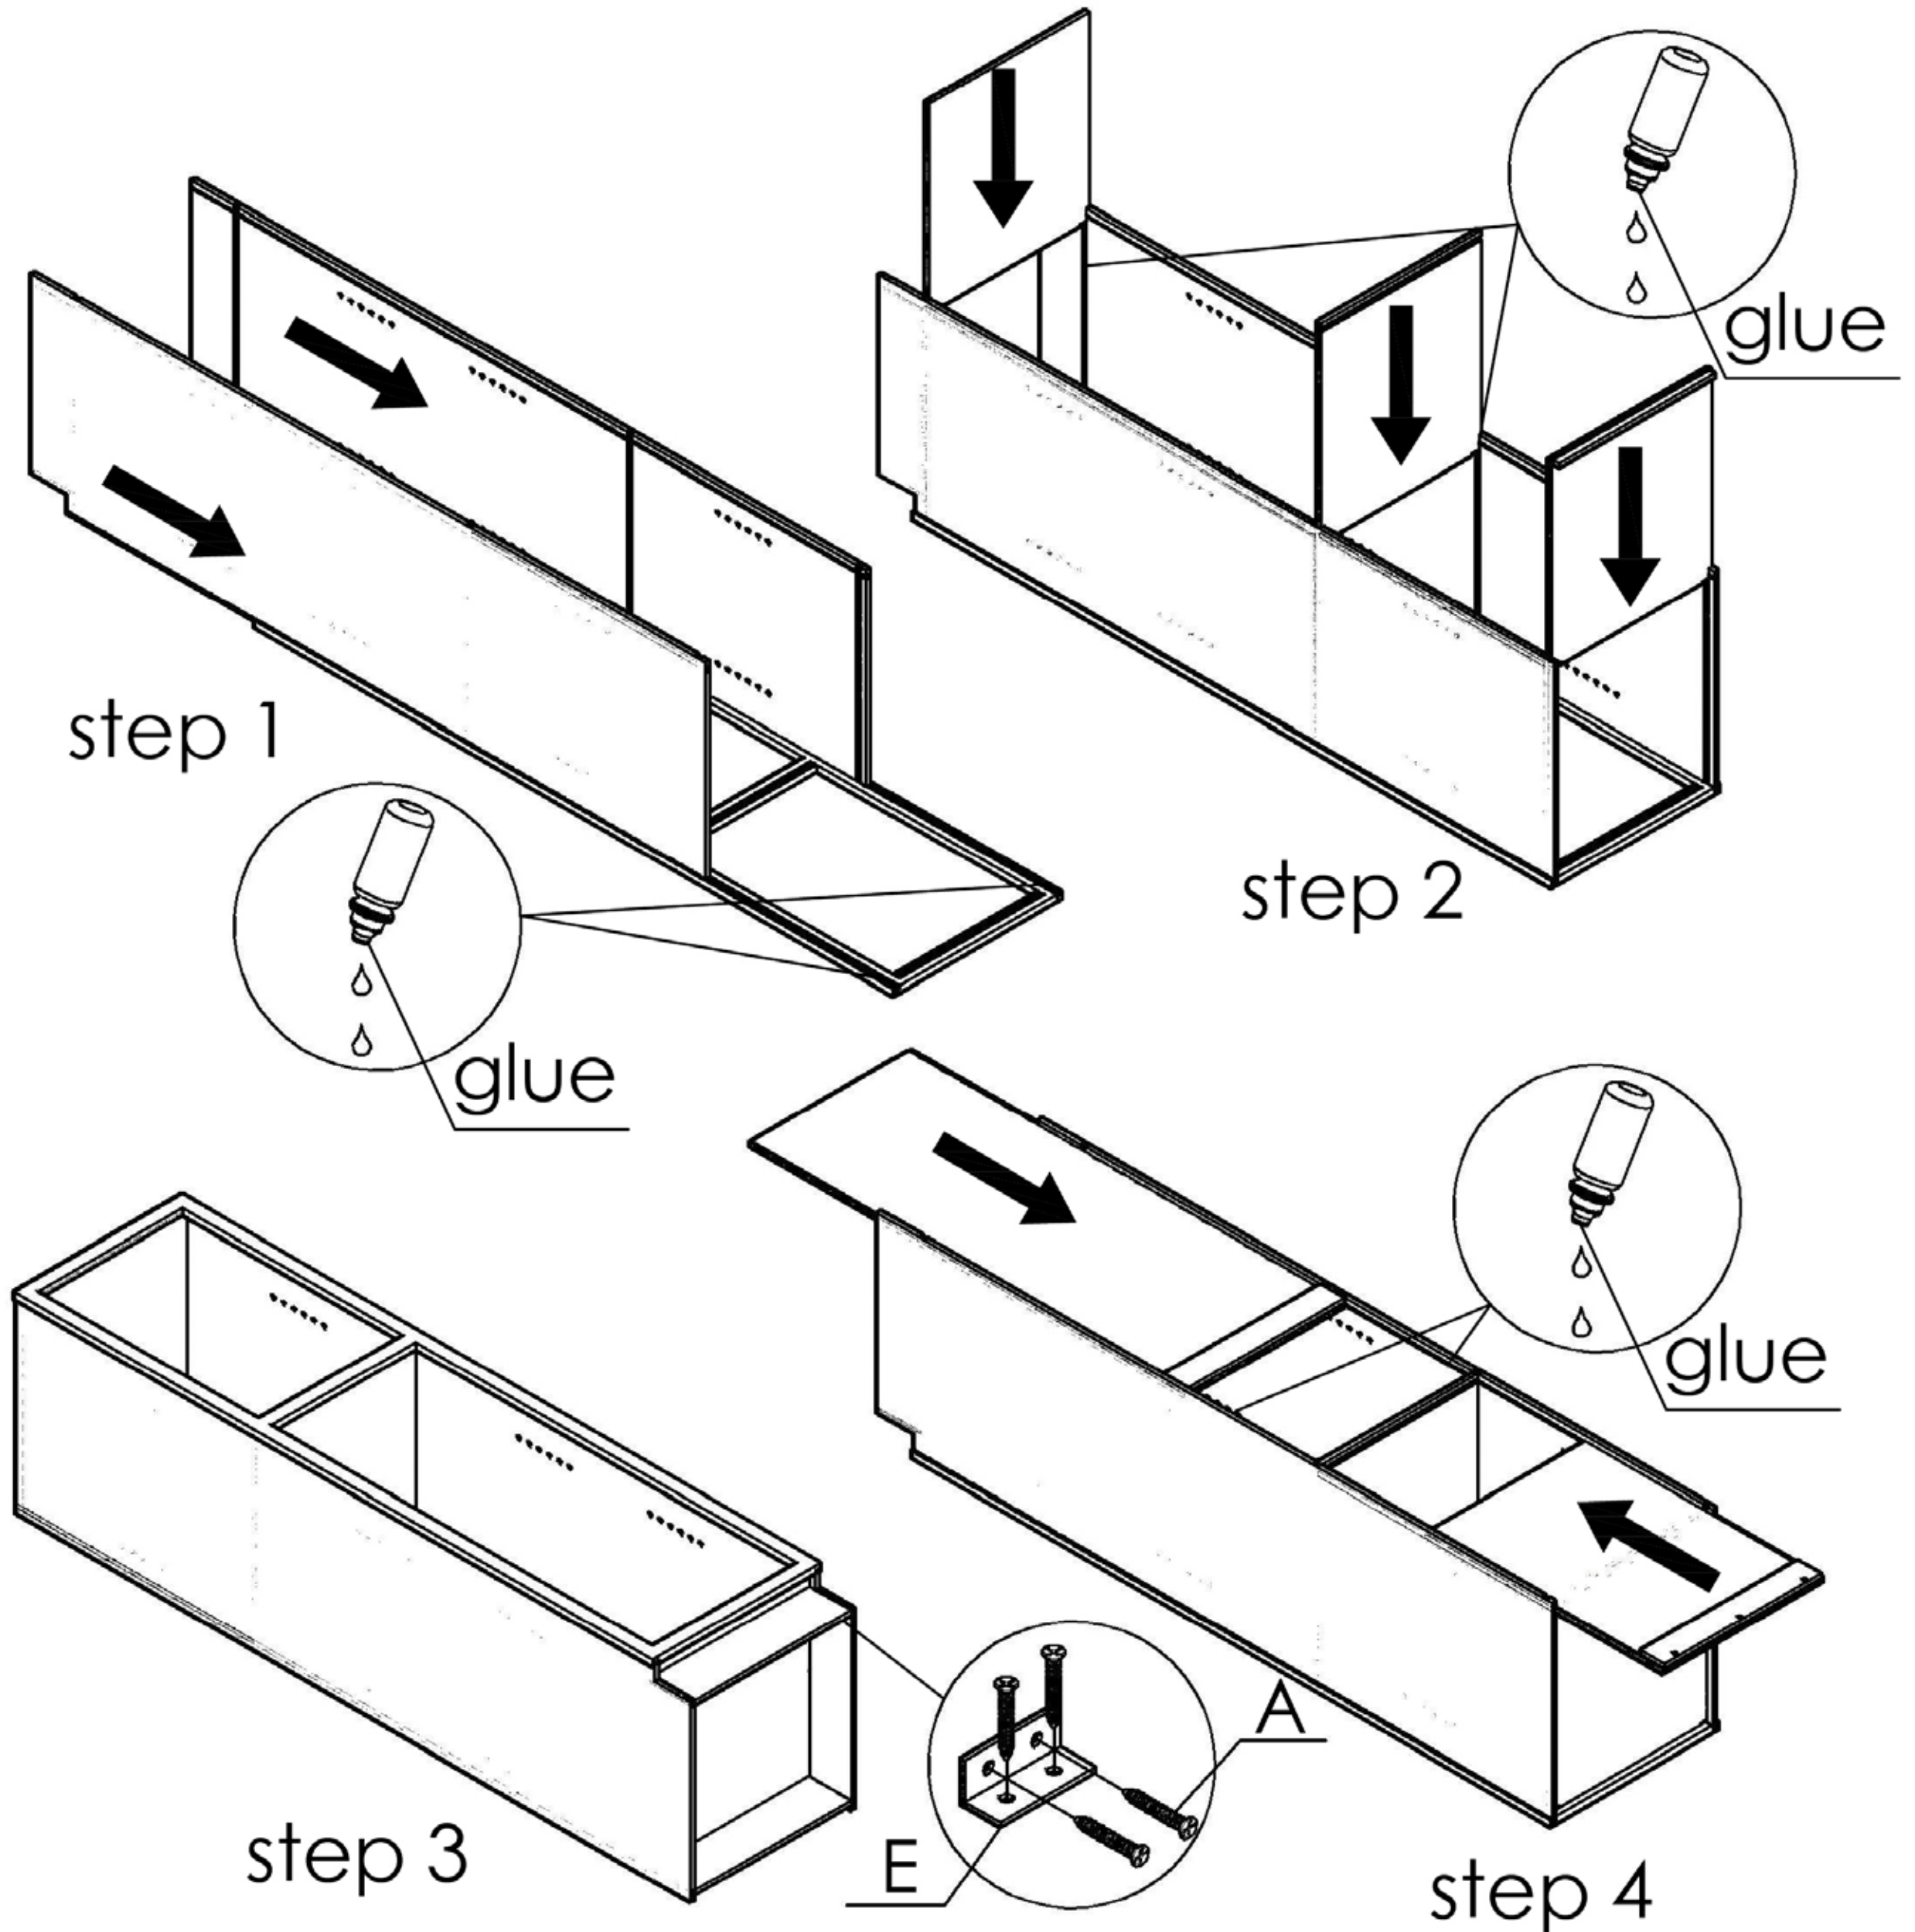

Part List

U308424

Unit: inch

| No | Picture | Specification | Qty |
|----|---|---|-----|
| A |  | Screw $\varnothing 3 \times 1/2$ " | 32 |
| B |  | Screw $\varnothing 3 \times 5/8$ " | 20 |
| C |  | Screw $\varnothing 4 \times 5/8$ " | 10 |
| D |  | Screw $\varnothing 4 \times 1 \frac{3}{16}$ " | 3 |
| E |  | Metal Clip | 4 |
| F |  | Hinges | 10 |
| G |  | Bumper | 8 |
| H |  | Shelf Clip | 12 |
| | | | |
| | | | |
| | | | |

| | | | |
|--|---|--|--|
| <p>1</p>  <p>Top Door</p> | <p>2</p>  <p>Bottom Door</p> | <p>3</p>  <p>Face Frame</p> | |
| <p>4</p>  <p>Left Side Panel</p> | <p>5</p>  <p>Right Side Panel</p> | <p>6</p>  <p>Top Panel</p> | |
| <p>7</p>  <p>Middle Bottom Panel</p> | <p>8</p>  <p>Bottom Panel</p> | <p>9</p>  <p>Top Back Panel</p> | |
| <p>10</p>  <p>Bottom Back Panel</p> | <p>11</p>  <p>Front Toe kick</p> | | |
| <p>Shelf</p>  | |  | |

Assembly instructions

| No | Picture | Specification | Qty | No | Picture | Specification | Qty |
|----|---|---|-----|----|---|---------------|-----|
| A |  | Screw $\varnothing 3 \times 1/2''$ | 32 | E |  | Metal Clip | 4 |
| B |  | Screw $\varnothing 3 \times 5/8''$ | 20 | F |  | Hinges | 10 |
| C |  | Screw $\varnothing 4 \times 5/8''$ | 10 | G |  | Bumper | 8 |
| D |  | Screw $\varnothing 4 \times 1 \frac{3}{16}''$ | 3 | H |  | Shelf Clip | 12 |
| | | | | | | | |
| | | | | | | | |