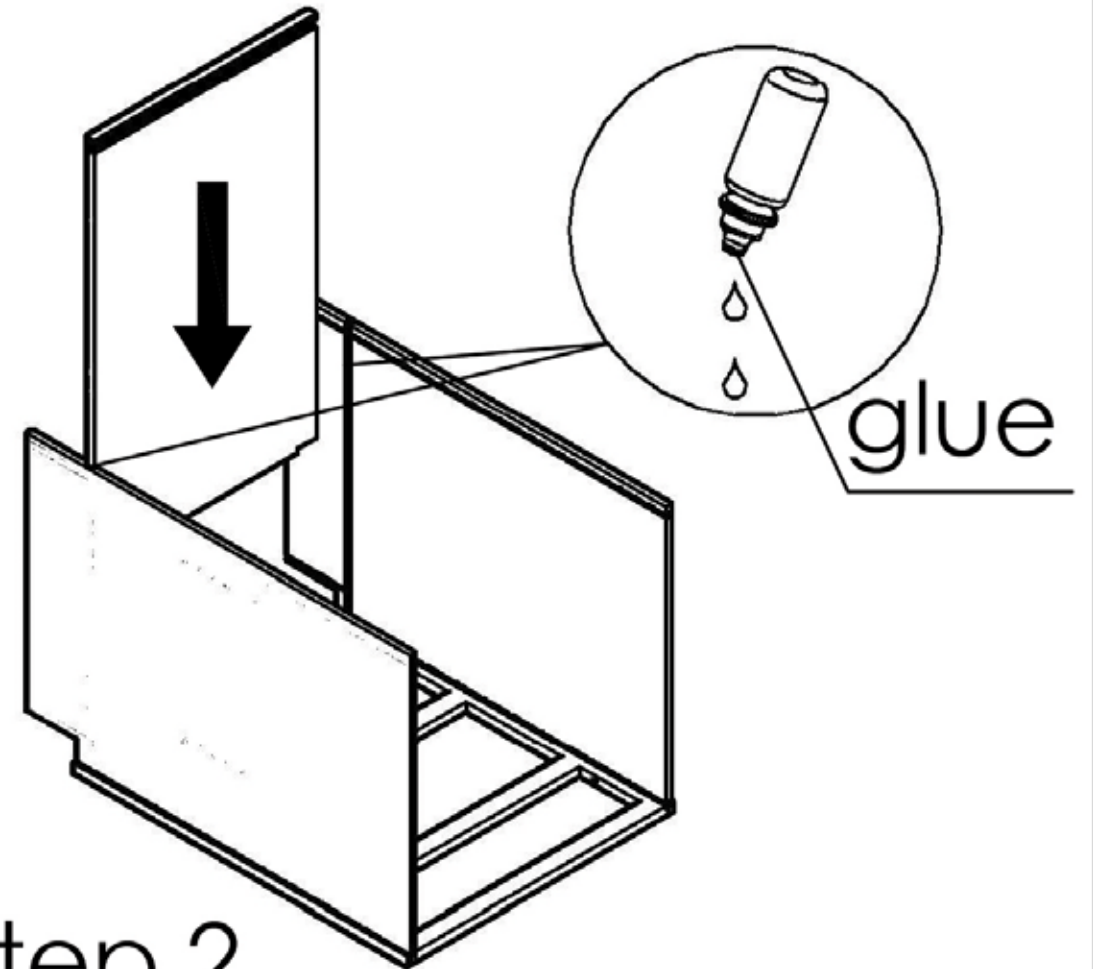

Assembly instructions

No	Picture	Specification	Qty	No	Picture	Specification	Qty
A		Screw $\varnothing 3 \times 1/2''$	62	E		Corner Bracket	4
B		L Bracket	6	F		Metal Clip	4
C		Drawer Glides	6	G		Bumper	12
D		Glide Connector	6				

step 2