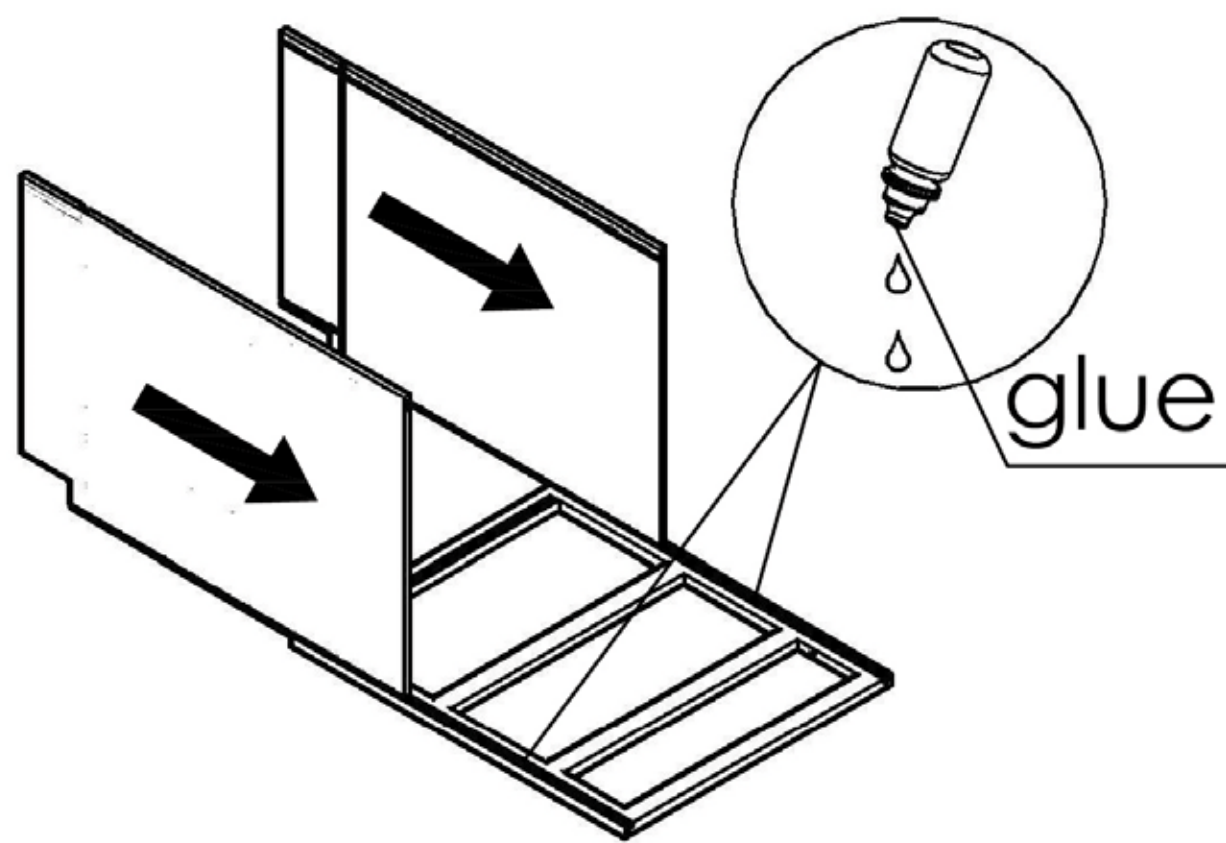

Assembly instructions

No	Picture	Specification	Qty	No	Picture	Specification	Qty
A		Screw $\varnothing 3 \times 1/2''$	62	E		Corner Bracket	4
B		L Bracket	6	F		Metal Clip	4
C		Drawer Glides	6	G		Bumper	12
D		Glide Connector	6				

step 1