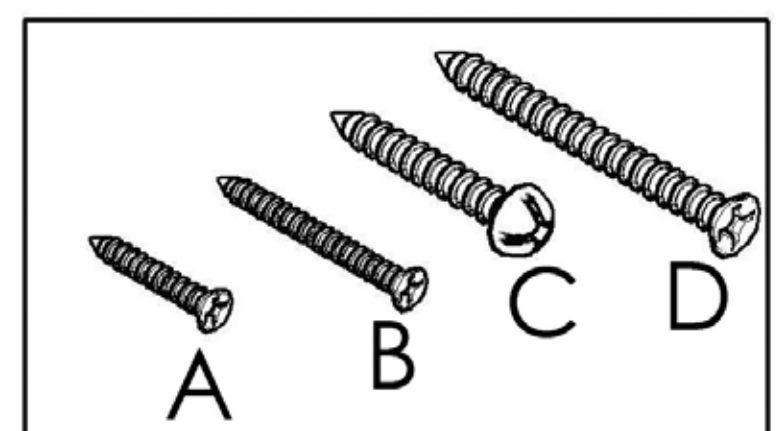

Assembly instructions

No	Picture	Specification	Qty	No	Picture	Specification	Qty
A		Screw $\varnothing 3 \times 1/2$"	32	E		Metal Clip	4
B		Screw $\varnothing 3 \times 5/8$"	10	F		Hinges	5
C		Screw $\varnothing 4 \times 5/8$"	5	G		Bumper	4
D		Screw $\varnothing 4 \times 1 \frac{3}{16}$"	3	H		Shelf Clip	12